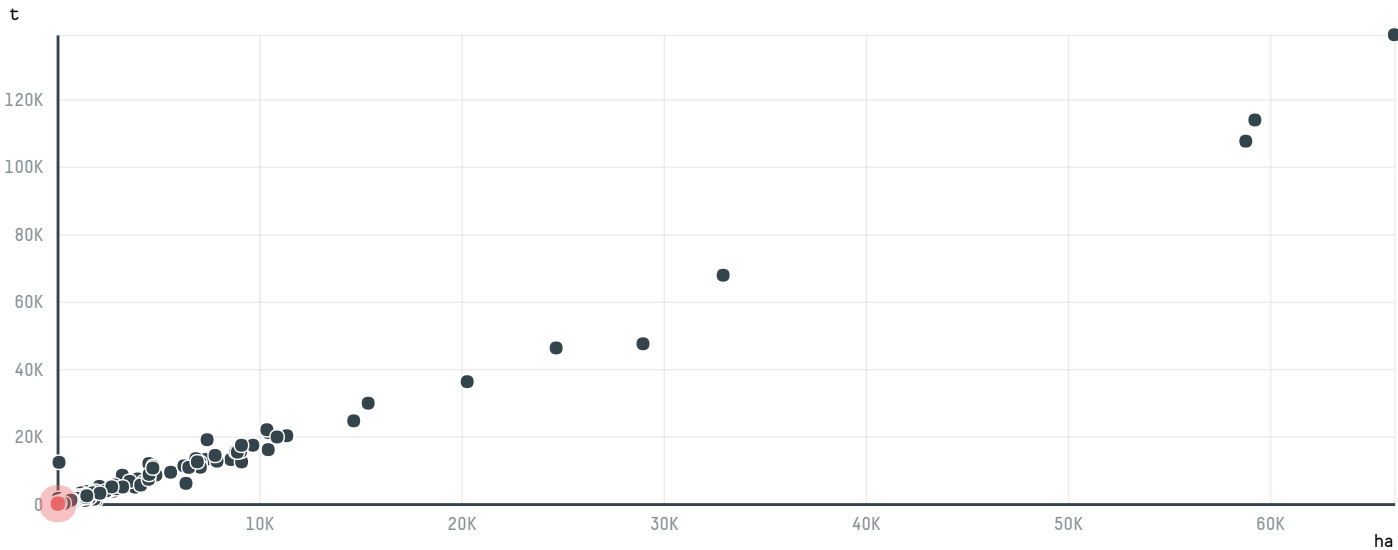

TOP DESTINATION COUNTRIES OF COFFEE IMPORTED BY COVIM SPA (S-29102-A - 1.080 SACAS):

□ N/A <5K >5K >100K >300K >1M

COMPARING COMPANIES IMPORTING COFFEE FROM BRAZIL IN 2016

Trase is a partnership between

In collaboration with