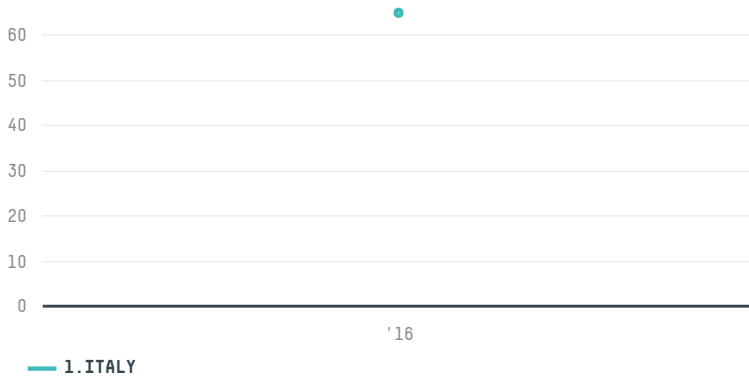

TOP DESTINATION COUNTRIES OF COFFEE IMPORTED BY COVIM SPA (S-29102-A - 1.080 SACAS):