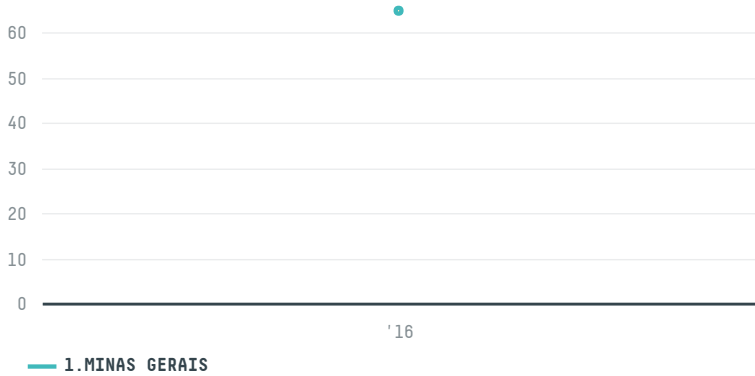

COMPARING COMPANIES IMPORTING COFFEE FROM BRAZIL IN 2016

Trase is a partnership between

In collaboration with

and many other organizations and individuals.

Donors

[Terms of Use](#) · [Privacy policy](#) · [Cookie policy](#) · [Contact us](#)

This website uses cookies to provide you with an improved user experience. By continuing to browse this site, you consent to the use of cookies and similar technologies. Please visit our [privacy policy](#) for further details.

I AGREE