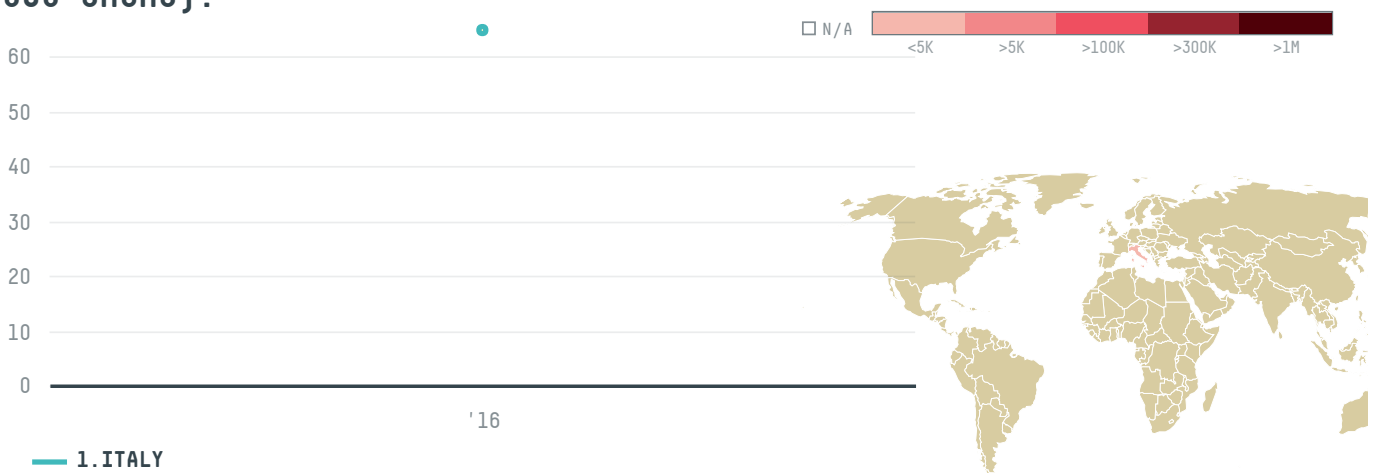

TOP DESTINATION COUNTRIES OF COFFEE IMPORTED BY COVIM SPA (S-29101-A - 1.080 SACAS):

This website uses cookies to provide you with an improved user experience. By continuing to browse this site, you consent to the use of cookies and similar technologies. Please visit our [privacy policy](#) for further details.

I AGREE