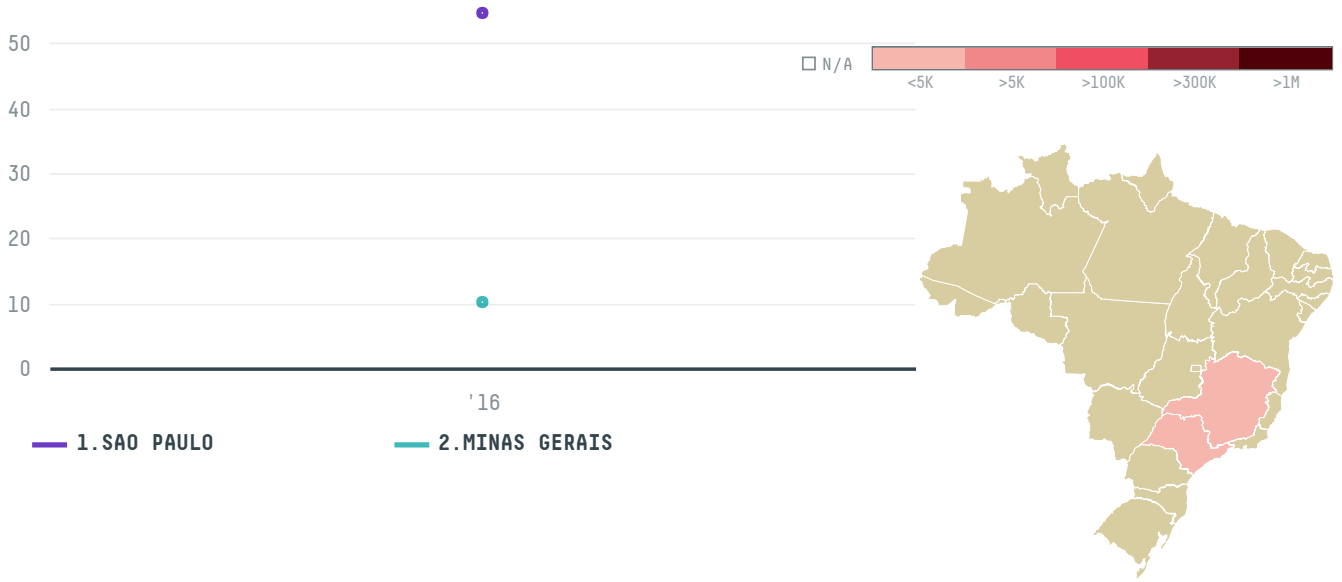

Trase is a partnership between

In collaboration with

and many other organizations

Donors

This website uses cookies to provide you with an improved user experience. By continuing to browse this site, you consent to the use of cookies and similar technologies. Please visit our [privacy policy](#) for further details.

I AGREE