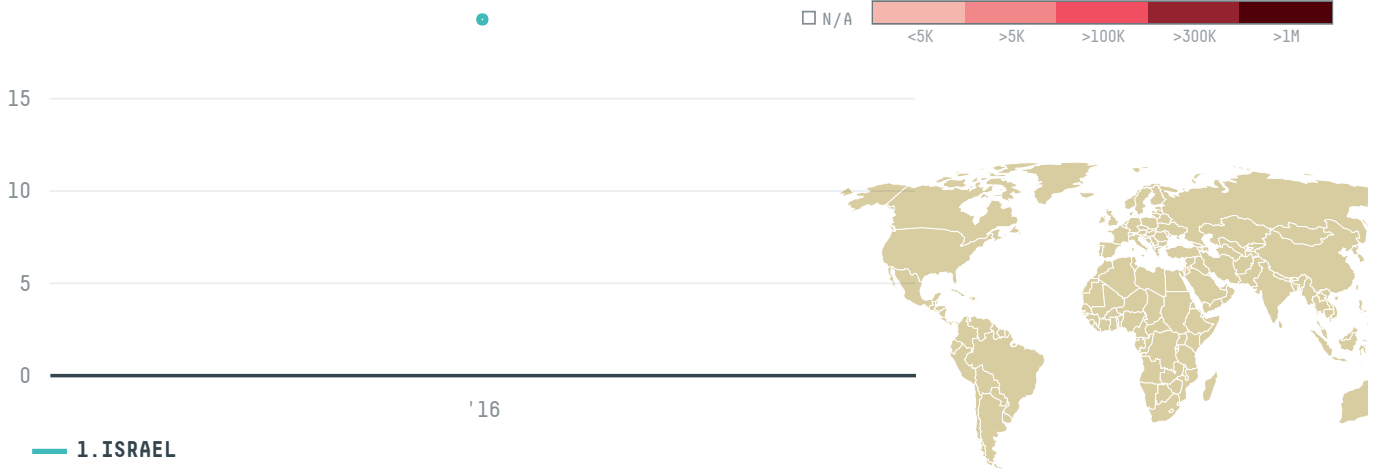

TOP DESTINATION COUNTRIES OF COFFEE IMPORTED BY STRAUSS COMMODITIES AG S-29301-A 320 SACAS:

This website uses cookies to provide you with an improved user experience. By continuing to browse this site, you consent to the use of cookies and similar technologies. Please visit our [privacy policy](#) for further details.

I AGREE