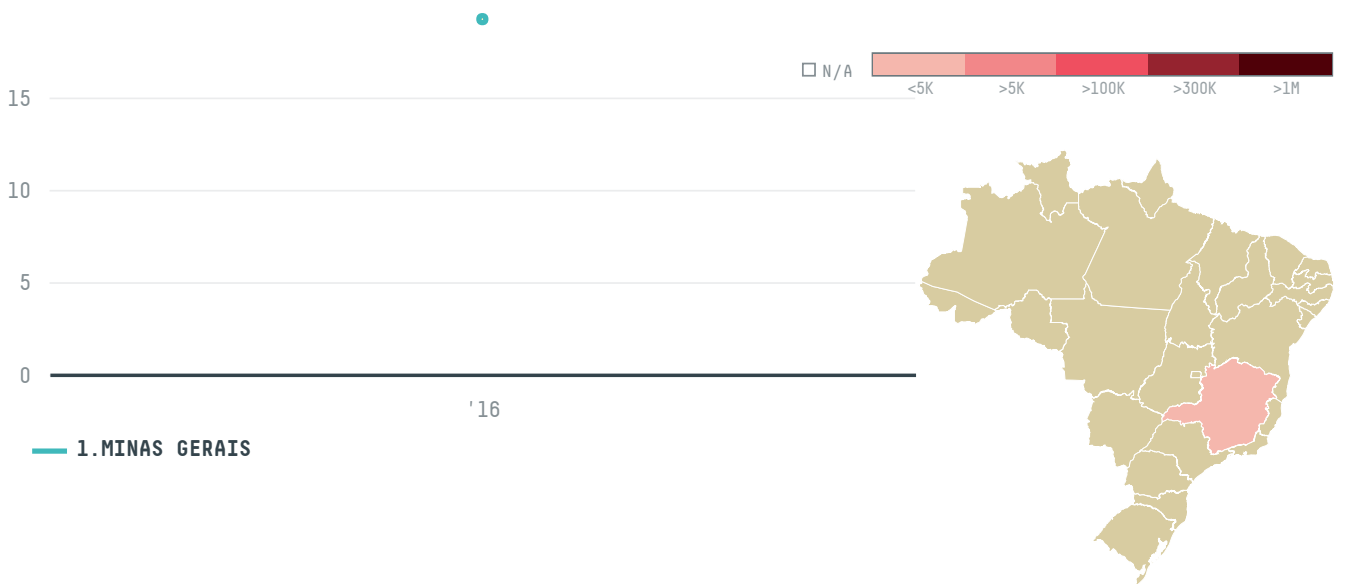

TOP DESTINATION COUNTRIES OF COFFEE IMPORTED BY STRAUSS COMMODITIES AG S-29301-A 320 SACAS:

This website uses cookies to provide you with an improved user experience. By continuing to browse this site, you consent to the use of cookies and similar technologies. Please visit our [privacy policy](#) for further details.

I AGREE