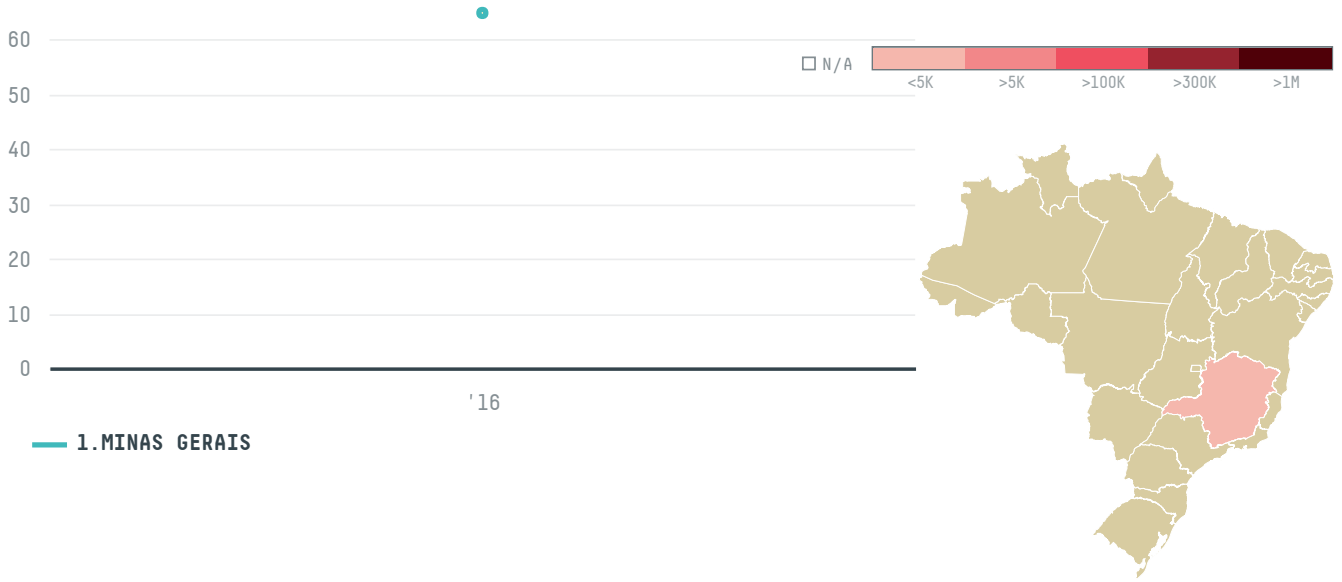

Trase is a partnership
between

In collaboration with

and many other organizations

Donors

This website uses cookies to provide you with an improved user experience. By continuing to browse this site, you consent to the use of cookies and similar technologies. Please visit our [privacy policy](#) for further details.

I AGREE