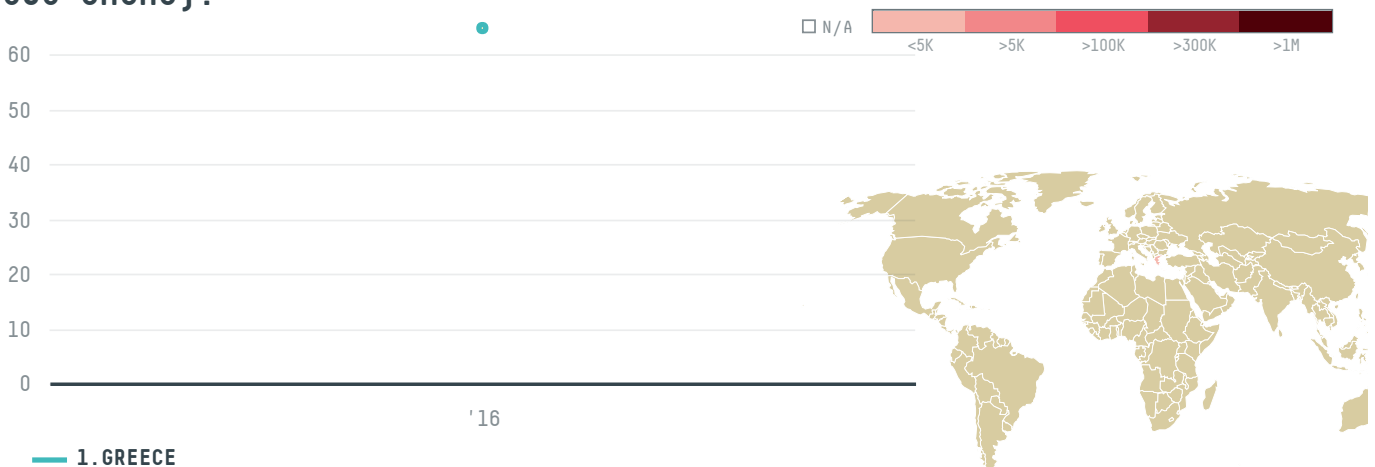

TOP DESTINATION COUNTRIES OF COFFEE IMPORTED BY VOLCAFE LTD. (S-28210-B - 1.080 SACAS):

This website uses cookies to provide you with an improved user experience. By continuing to browse this site, you consent to the use of cookies and similar technologies. Please visit our [privacy policy](#) for further details.

I AGREE