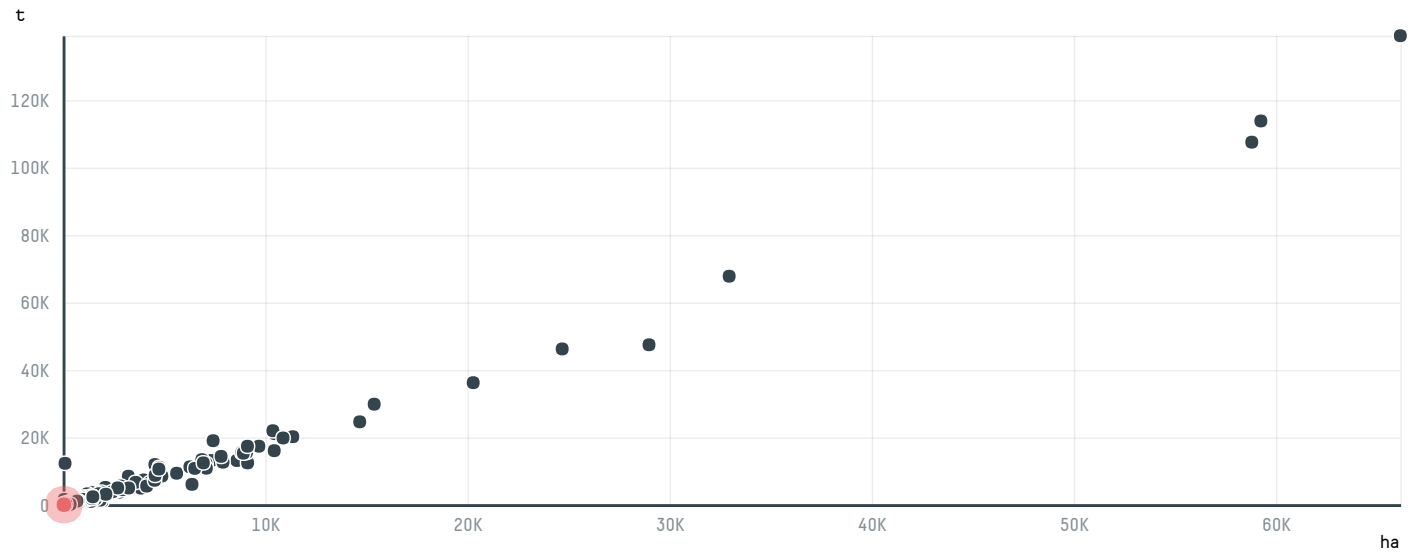

COMPARING COMPANIES IMPORTING COFFEE FROM BRAZIL IN 2016

Trase is a partnership between

In collaboration with

and many other organizations and individuals.

Donors

[Terms of Use](#) · [Privacy policy](#) · [Cookie policy](#) · [Contact us](#)