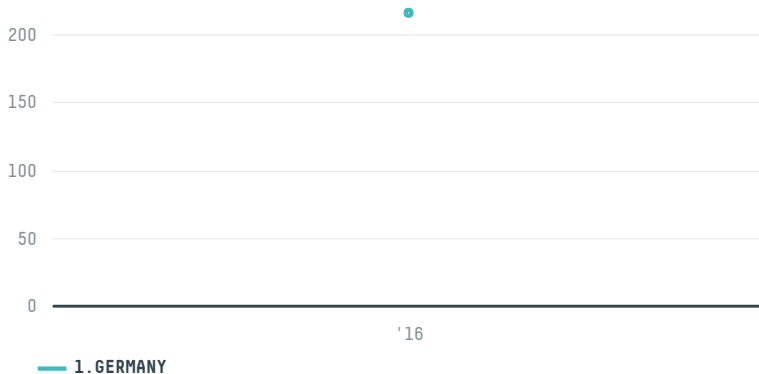

TOP DESTINATION COUNTRIES OF COFFEE IMPORTED BY TCHIBO GMBH S-29395-A 3.600 SACAS: