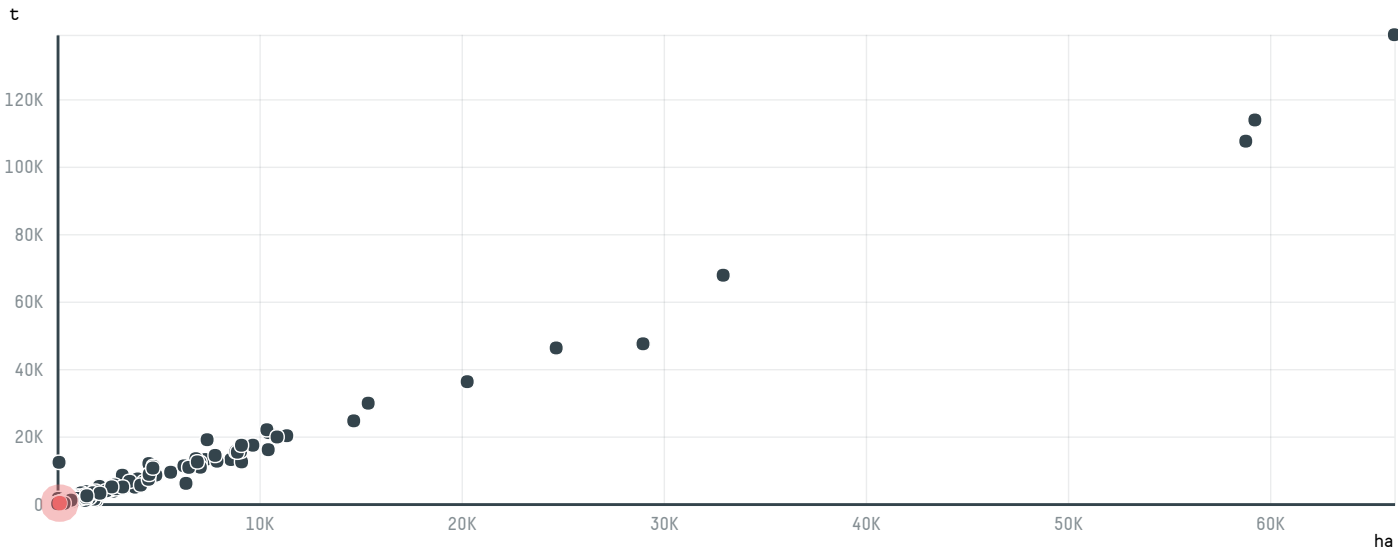

TOP DESTINATION COUNTRIES OF COFFEE IMPORTED BY TCHIBO GMBH S-29395-A 3.600 SACAS:

□ N/A <5K >5K >100K >300K >1M

COMPARING COMPANIES IMPORTING COFFEE FROM BRAZIL IN 2016

Trase is a partnership between

In collaboration with