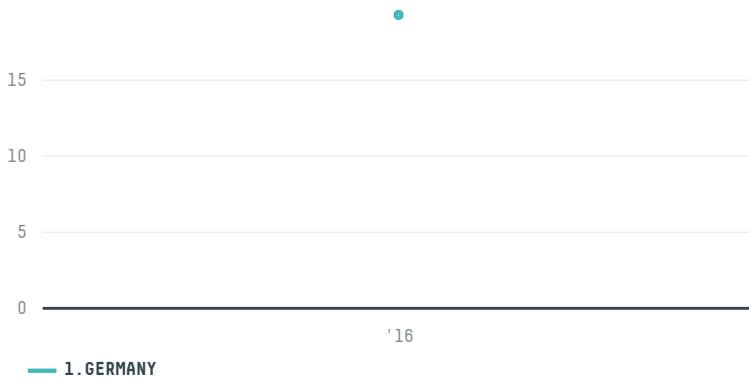

TOP DESTINATION COUNTRIES OF COFFEE IMPORTED BY TCHIBO GMBH S-28362-A 320 SACAS: