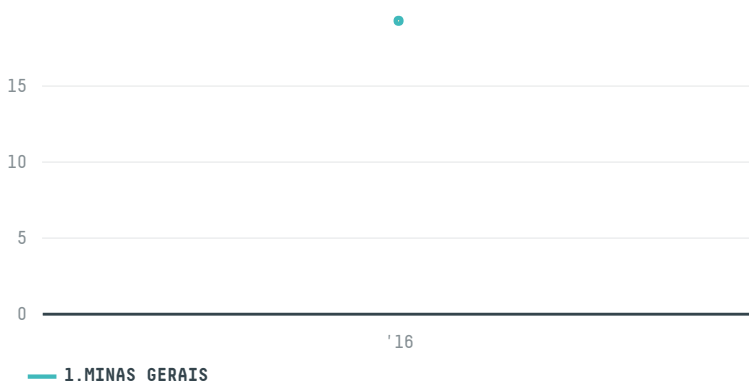

TOP DESTINATION COUNTRIES OF COFFEE IMPORTED BY TCHIBO GMBH S-28362-A 320 SACAS: