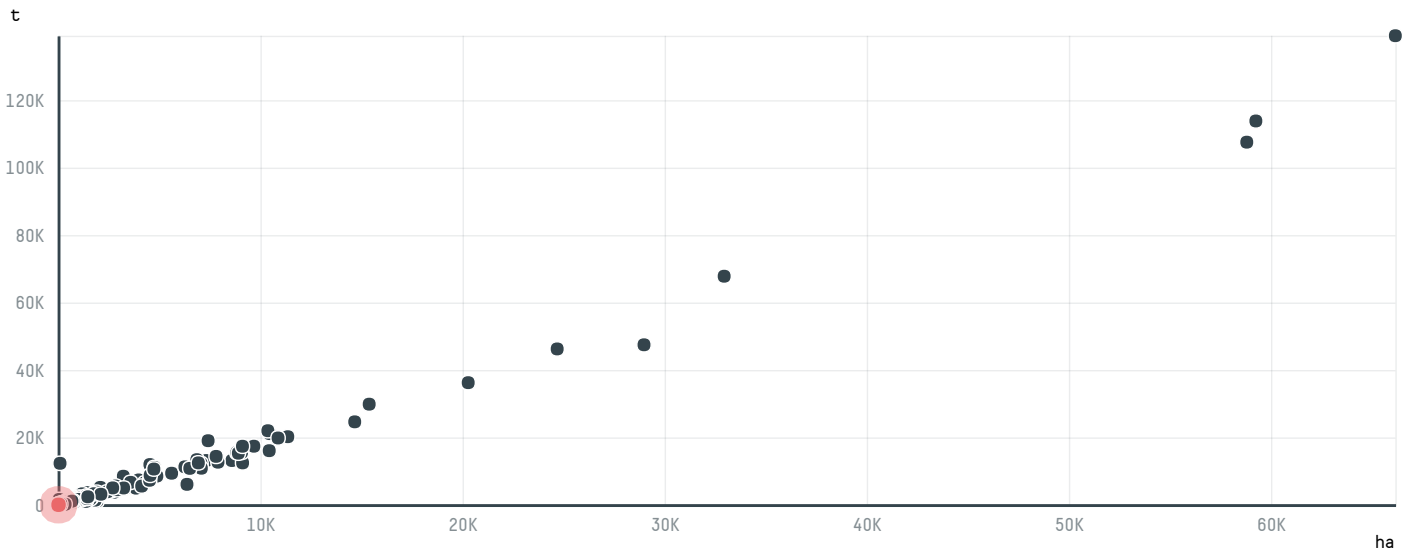

COMPARING COMPANIES IMPORTING COFFEE FROM BRAZIL IN 2016

Trase is a partnership between

In collaboration with

and many other organizations and individuals.

Donors

[Terms of Use](#) · [Privacy policy](#) · [Cookie policy](#) · [Contact us](#)