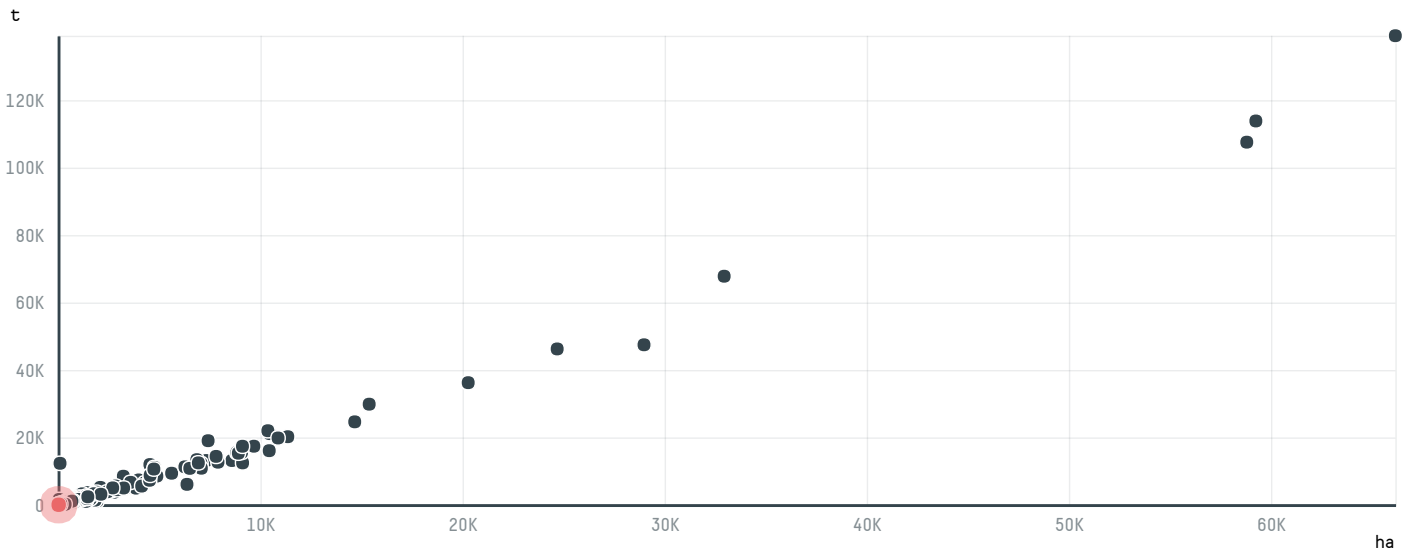

COMPARING COMPANIES IMPORTING COFFEE FROM BRAZIL IN 2016

Trase is a partnership between

In collaboration with

and many other organizations and individuals.

Donors

[Terms of Use](#) · [Privacy policy](#) · [Cookie policy](#) · [Contact us](#)