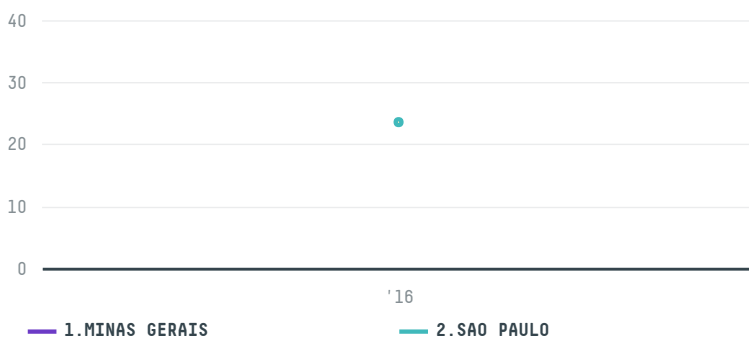

TOP DESTINATION COUNTRIES OF COFFEE IMPORTED BY TCHIBO GMBH S-27941-A 1.180 SACAS: