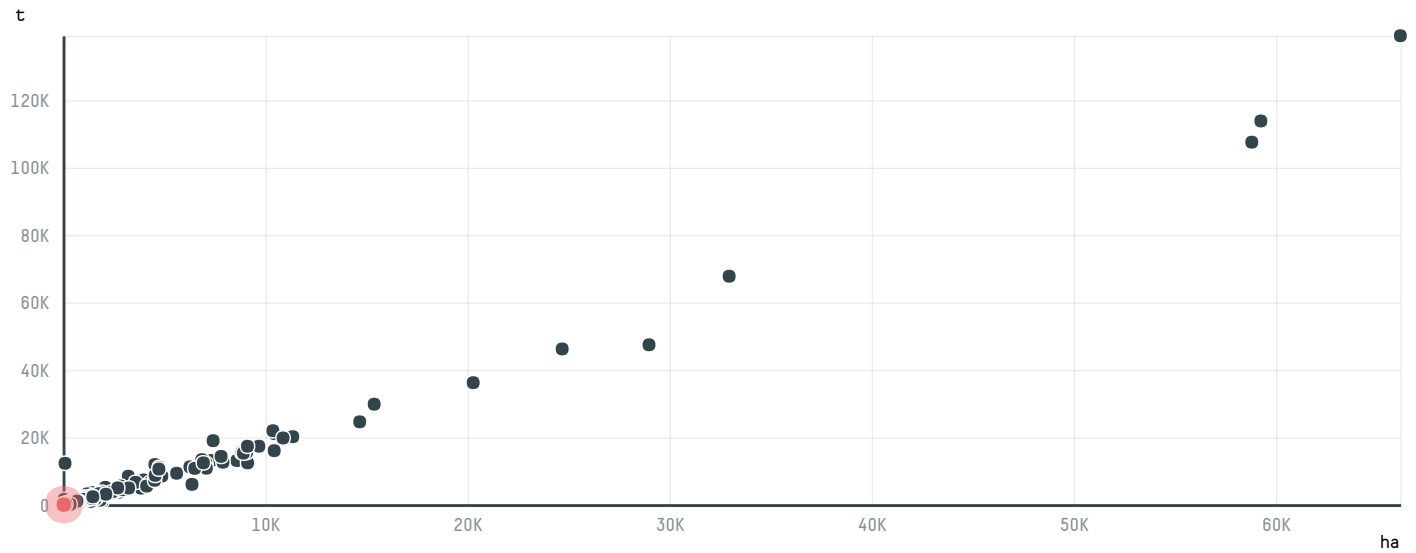

COMPARING COMPANIES IMPORTING COFFEE FROM BRAZIL IN 2016

Trase is a partnership between

In collaboration with

and many other organizations and individuals.

Donors

[Terms of Use](#) · [Privacy policy](#) · [Cookie policy](#) · [Contact us](#)