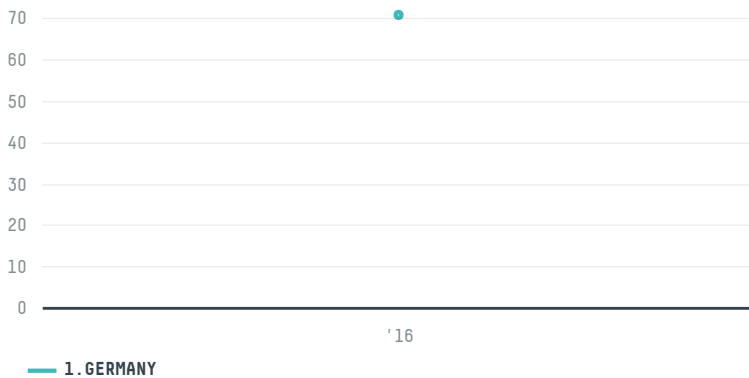

TOP DESTINATION COUNTRIES OF COFFEE IMPORTED BY TCHIBO GMBH S-27941-A 1.180 SACAS: