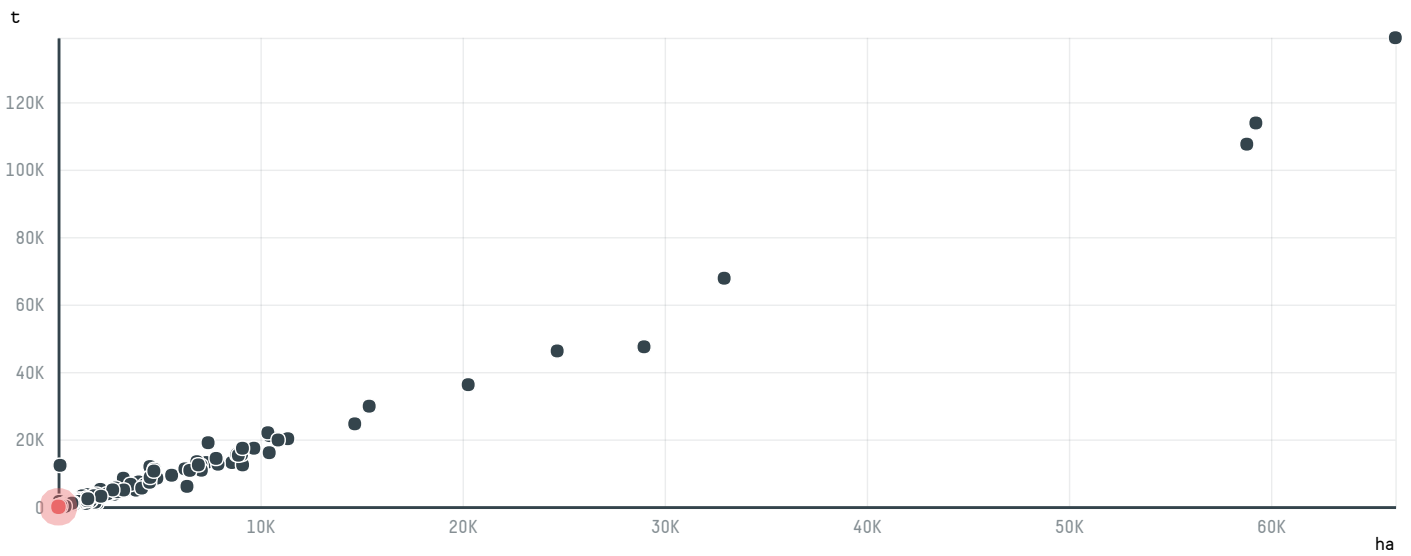

TOP DESTINATION COUNTRIES OF COFFEE IMPORTED BY TCHIBO GMBH 9S-29285-AE - 233 SACASO:

□ N/A <5K >5K >100K >300K >1M

COMPARING COMPANIES IMPORTING COFFEE FROM BRAZIL IN 2016

Trase is a partnership between