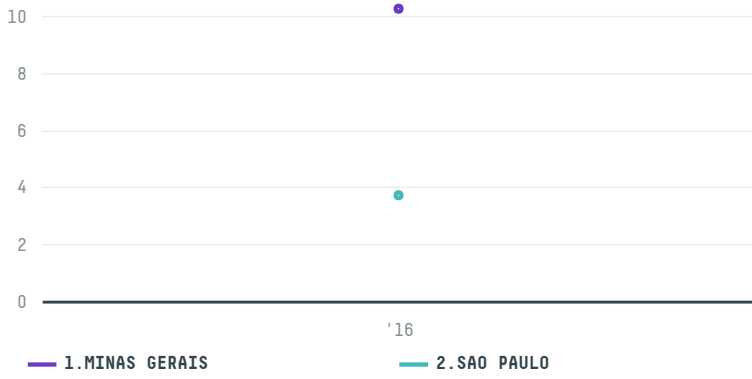

COMPARING COMPANIES IMPORTING COFFEE FROM BRAZIL IN 2016

Trase is a partnership between

In collaboration with

and many other organizations and individuals.

Donors

[Terms of Use](#) · [Privacy policy](#) · [Cookie policy](#) · [Contact us](#)

This website uses cookies to provide you with an improved user experience. By continuing to browse this site, you consent to the use of cookies and similar technologies. Please visit our [privacy policy](#) for further details.

I AGREE