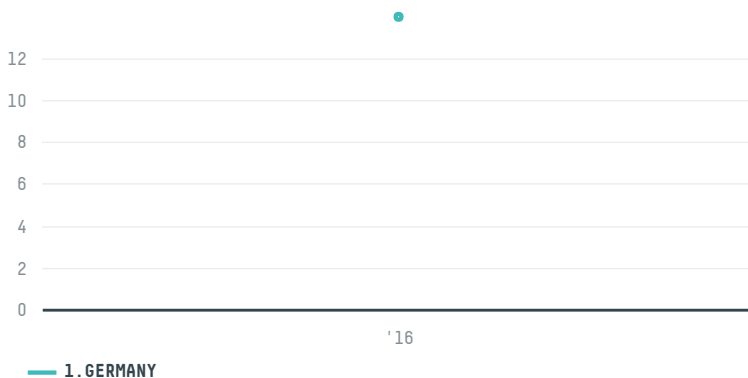

TOP DESTINATION COUNTRIES OF COFFEE IMPORTED BY TCHIBO GMBH 9S-29285-AE - 233 SACASO: