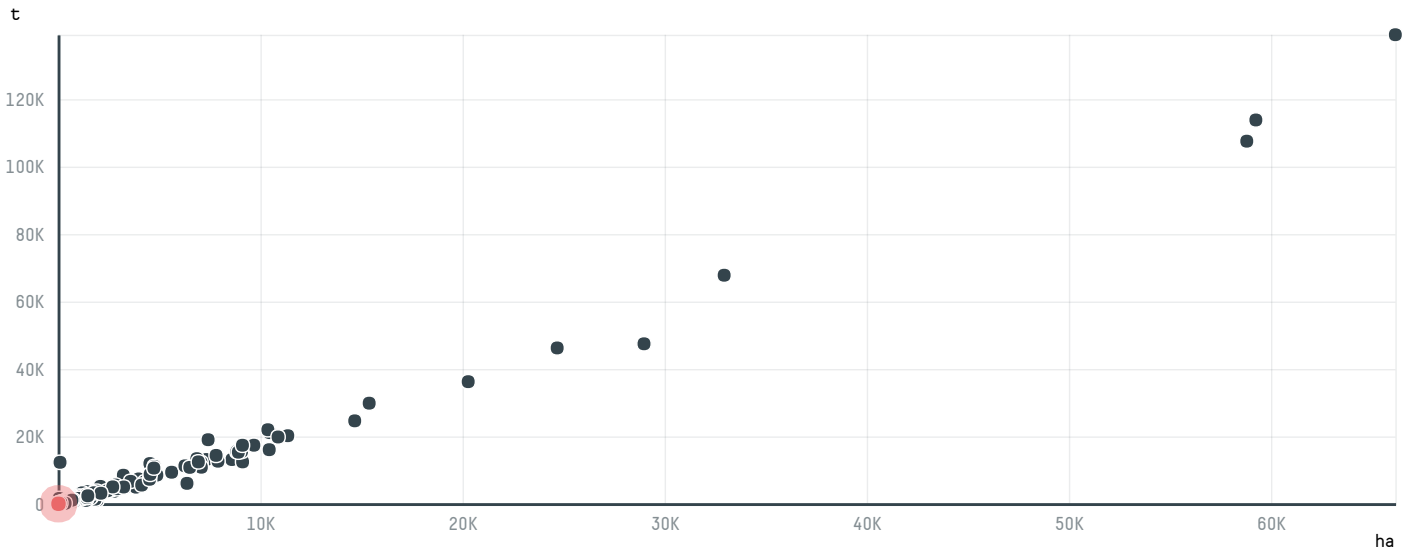

COMPARING COMPANIES IMPORTING COFFEE FROM BRAZIL IN 2016

Trase is a partnership between

In collaboration with

and many other organizations and individuals.

Donors

[Terms of Use](#) · [Privacy policy](#) · [Cookie policy](#) · [Contact us](#)

This website uses cookies to provide you with an improved user experience. By continuing to browse this site, you consent to the use of cookies and similar technologies. Please visit our [privacy policy](#) for further details.

I AGREE