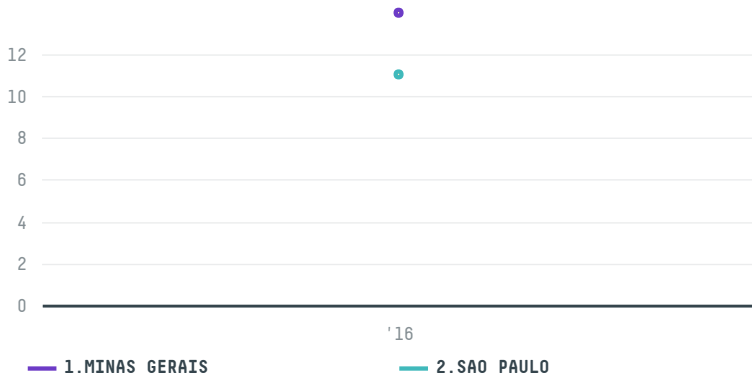

COMPARING COMPANIES IMPORTING COFFEE FROM BRAZIL IN 2016

Trase is a partnership between

In collaboration with

and many other organizations and individuals.

Donors

[Terms of Use](#) · [Privacy policy](#) · [Cookie policy](#) · [Contact us](#)

This website uses cookies to provide you with an improved user experience. By continuing to browse this site, you consent to the use of cookies and similar technologies. Please visit our [privacy policy](#) for further details.

I AGREE