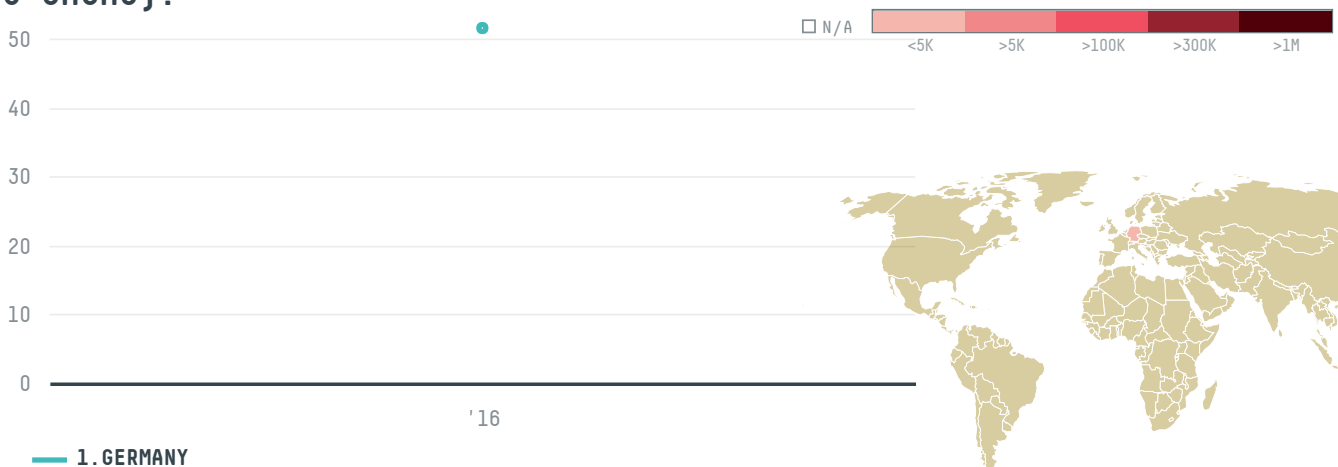

TOP DESTINATION COUNTRIES OF COFFEE IMPORTED BY TCHIBO GMBH (S-29278-AB - 860 SACAS):

This website uses cookies to provide you with an improved user experience. By continuing to browse this site, you consent to the use of cookies and similar technologies. Please visit our [privacy policy](#) for further details.

I AGREE