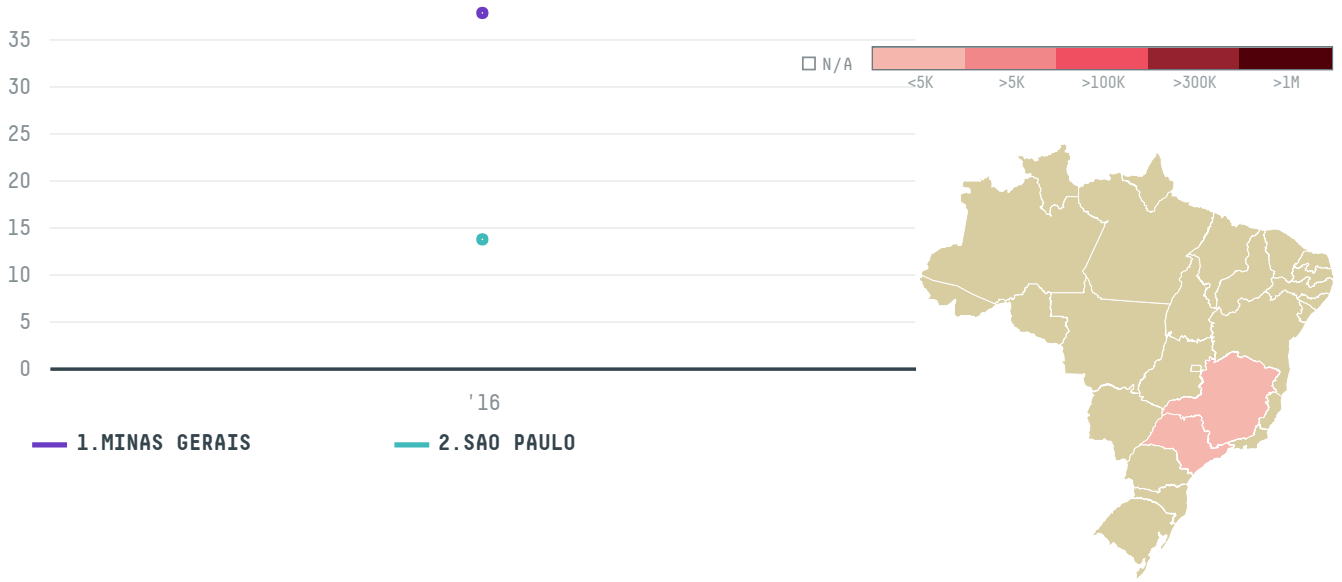

Trase is a partnership between

In collaboration with

and many other organizations

Donors

This website uses cookies to provide you with an improved user experience. By continuing to browse this site, you consent to the use of cookies and similar technologies. Please visit our [privacy policy](#) for further details.

I AGREE