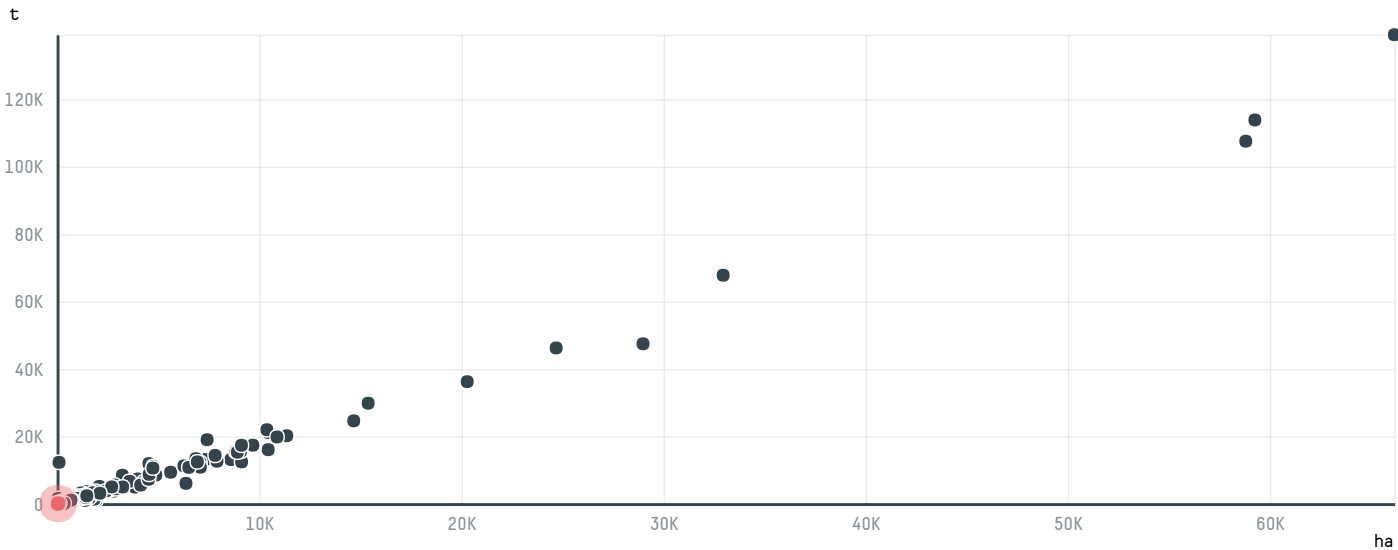

trase

TCHIBO GMBH (S-28366-AA - 1.660 SACAS)

ACTIVITY	COMMODITY	COUNTRY	YEAR
Importer	Coffee	Brazil	2016

TCHIBO GMBH (S-28366-AA - 1.660 SACAS) was the 796th largest importer of coffee from BRAZIL in 2016, accounting for 100 tons. As an importer, TCHIBO GMBH (S-28366-AA - 1.660 SACAS) sources from 4 municipalities, or 1% of the coffee production municipalities. The main destination of the coffee imported by TCHIBO GMBH (S-28366-AA - 1.660 SACAS) is GERMANY, accounting for 100% of the total.

TOP DESTINATION COUNTRIES OF COFFEE IMPORTED BY TCHIBO GMBH (S-28366-AA - 1.660 SACAS):

COMPARING COMPANIES IMPORTING COFFEE FROM BRAZIL IN 2016

Trase is a partnership between

In collaboration with

and many other organizations and individuals.