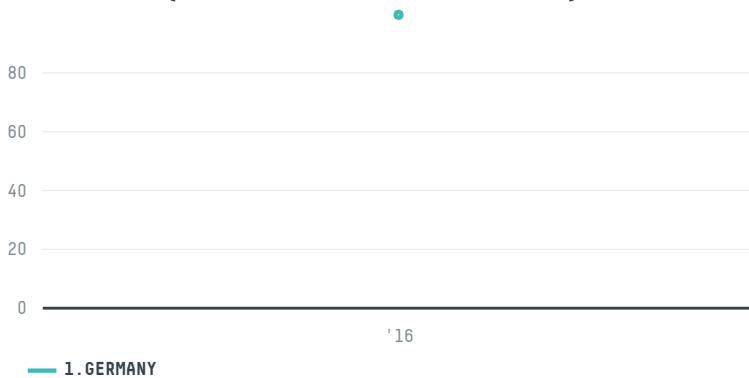

TOP DESTINATION COUNTRIES OF COFFEE IMPORTED BY TCHIBO GMBH (S-28366-AA - 1.660 SACAS):