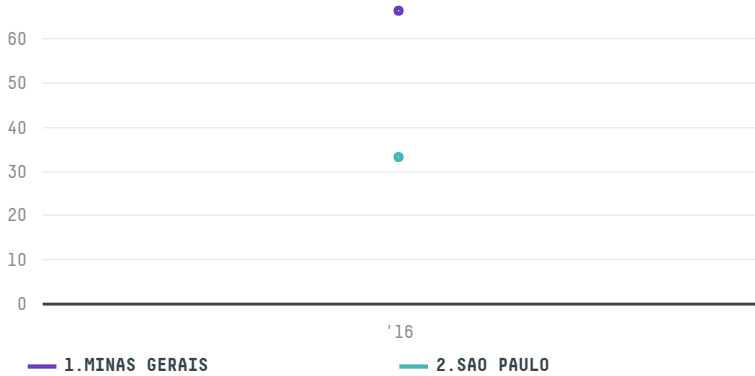

trase

TCHIBO GMBH (S-28366-AA - 1.660 SACAS)

ACTIVITY	COMMODITY	COUNTRY	YEAR
Importer	Coffee	Brazil	2016

TCHIBO GMBH (S-28366-AA - 1.660 SACAS) was the 796th largest importer of coffee from BRAZIL in 2016, accounting for 100 tons. As an importer, TCHIBO GMBH (S-28366-AA - 1.660 SACAS) sources from 4 municipalities, or 1% of the coffee production municipalities. The main destination of the coffee imported by TCHIBO GMBH (S-28366-AA - 1.660 SACAS) is GERMANY, accounting for 100% of the total.

TOP DESTINATION COUNTRIES OF COFFEE IMPORTED BY TCHIBO GMBH (S-28366-AA - 1.660 SACAS):

COMPARING COMPANIES IMPORTING COFFEE FROM BRAZIL IN 2016

Trase is a partnership between

In collaboration with

and many other organizations and individuals.