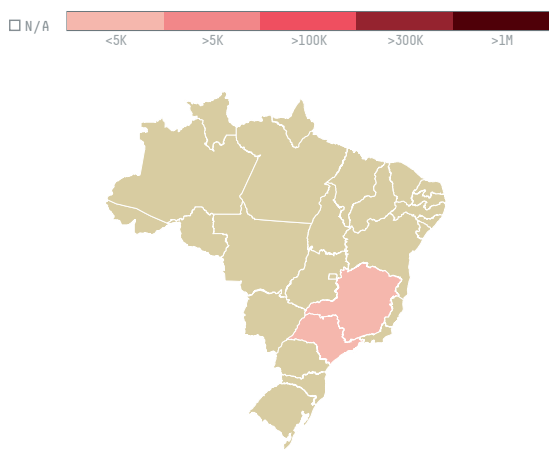

trase

TCHIBO GMBH (S-28366-AA - 1.660 SACAS)

ACTIVITY	COMMODITY	COUNTRY	YEAR
Importer	Coffee	Brazil	2016

TCHIBO GMBH (S-28366-AA - 1.660 SACAS) was the 796th largest importer of coffee from BRAZIL in 2016, accounting for 100 tons. As an importer, TCHIBO GMBH (S-28366-AA - 1.660 SACAS) sources from 4 municipalities, or 1% of the coffee production municipalities. The main destination of the coffee imported by TCHIBO GMBH (S-28366-AA - 1.660 SACAS) is GERMANY, accounting for 100% of the total.

TOP DESTINATION COUNTRIES OF COFFEE IMPORTED BY TCHIBO GMBH (S-28366-AA - 1.660 SACAS):

COMPARING COMPANIES IMPORTING COFFEE FROM BRAZIL IN 2016

Trase is a partnership between

In collaboration with

and many other organizations and individuals.