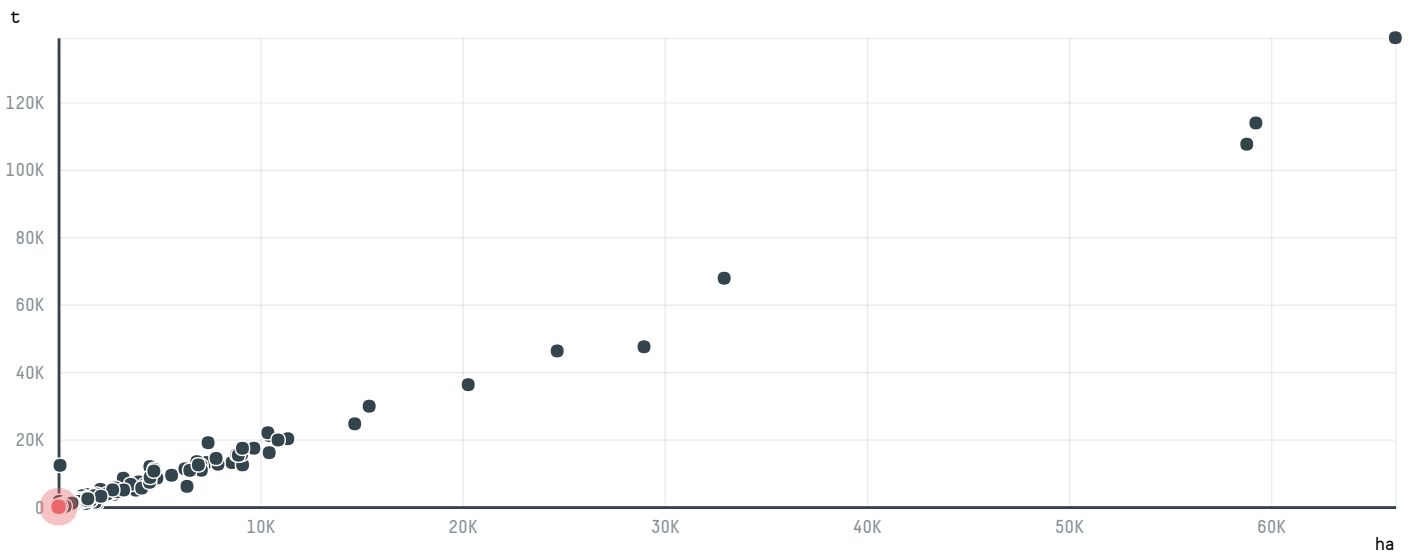

COMPARING COMPANIES IMPORTING COFFEE FROM BRAZIL IN 2016

Trase is a partnership between

In collaboration with

and many other organizations and individuals.

Donors

[Terms of Use](#) · [Privacy policy](#) · [Cookie policy](#) · [Contact us](#)

This website uses cookies to provide you with an improved user experience. By continuing to browse this site, you consent to the use of cookies and similar technologies. Please visit our [privacy policy](#) for further details.

I AGREE