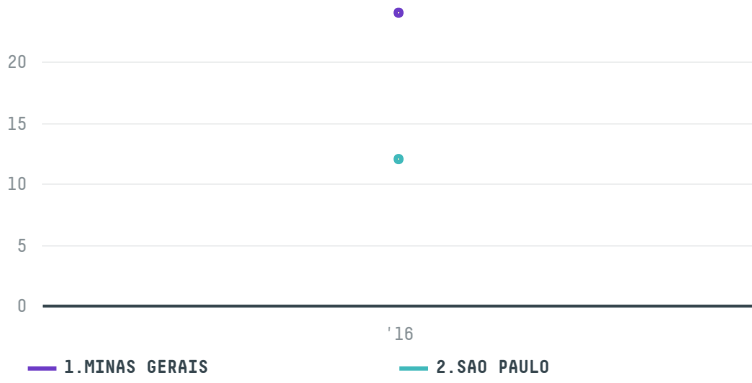

COMPARING COMPANIES IMPORTING COFFEE FROM BRAZIL IN 2016

Trase is a partnership between

In collaboration with

and many other organizations and individuals.

Donors

[Terms of Use](#) · [Privacy policy](#) · [Cookie policy](#) · [Contact us](#)

This website uses cookies to provide you with an improved user experience. By continuing to browse this site, you consent to the use of cookies and similar technologies. Please visit our [privacy policy](#) for further details.

I AGREE