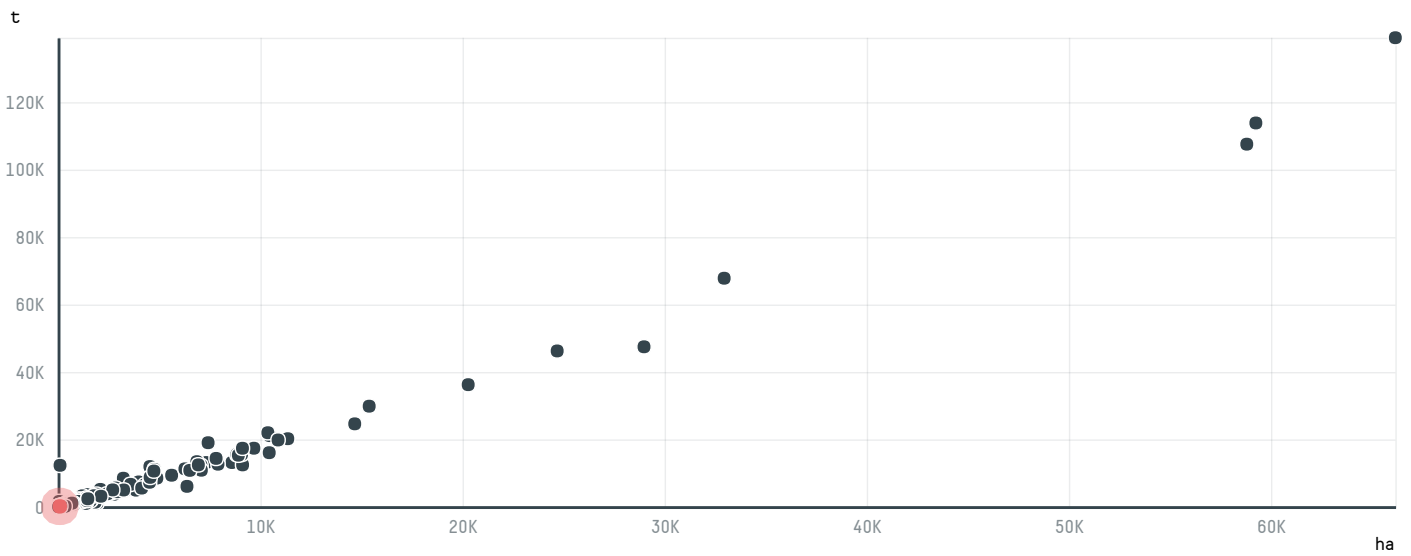

COMPARING COMPANIES IMPORTING COFFEE FROM BRAZIL IN 2016

Trase is a partnership between

In collaboration with

and many other organizations and individuals.

Donors

[Terms of Use](#) · [Privacy policy](#) · [Cookie policy](#) · [Contact us](#)

This website uses cookies to provide you with an improved user experience. By continuing to browse this site, you consent to the use of cookies and similar technologies. Please visit our [privacy policy](#) for further details.

I AGREE