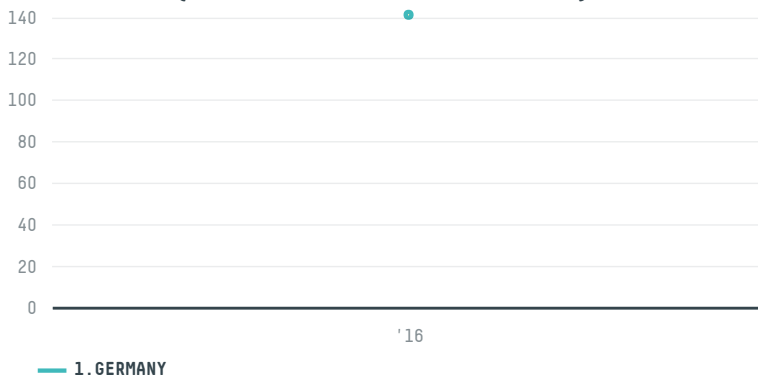

TOP DESTINATION COUNTRIES OF COFFEE IMPORTED BY TCHIBO GMBH (S-28115-AC - 2.351 SACAS):