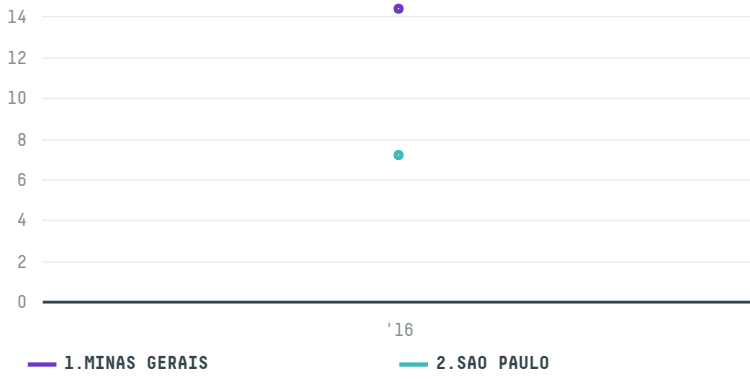

COMPARING COMPANIES IMPORTING COFFEE FROM BRAZIL IN 2016

Trase is a partnership between

In collaboration with

and many other organizations and individuals.

Donors

[Terms of Use](#) · [Privacy policy](#) · [Cookie policy](#) · [Contact us](#)

This website uses cookies to provide you with an improved user experience. By continuing to browse this site, you consent to the use of cookies and similar technologies. Please visit our [privacy policy](#) for further details.

I AGREE