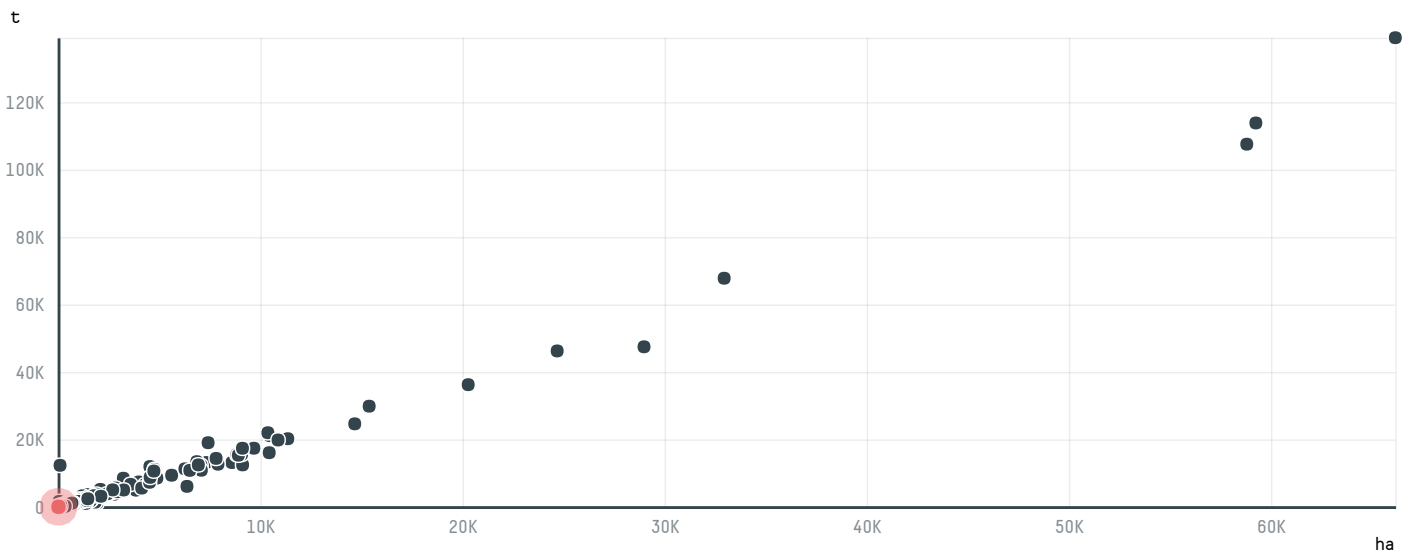

COMPARING COMPANIES IMPORTING COFFEE FROM BRAZIL IN 2016

Trase is a partnership between

In collaboration with

and many other organizations and individuals.

Donors

[Terms of Use](#) · [Privacy policy](#) · [Cookie policy](#) · [Contact us](#)

This website uses cookies to provide you with an improved user experience. By continuing to browse this site, you consent to the use of cookies and similar technologies. Please visit our [privacy policy](#) for further details.

I AGREE