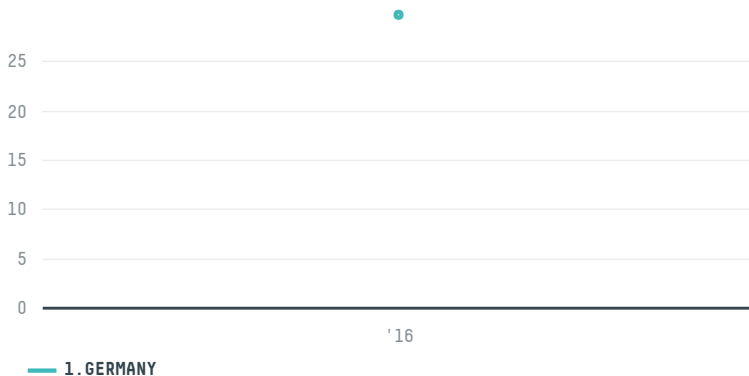

TOP DESTINATION COUNTRIES OF COFFEE IMPORTED BY INTERAMERICAN COFFEE GBMH S-28674-A 495 SACAS: