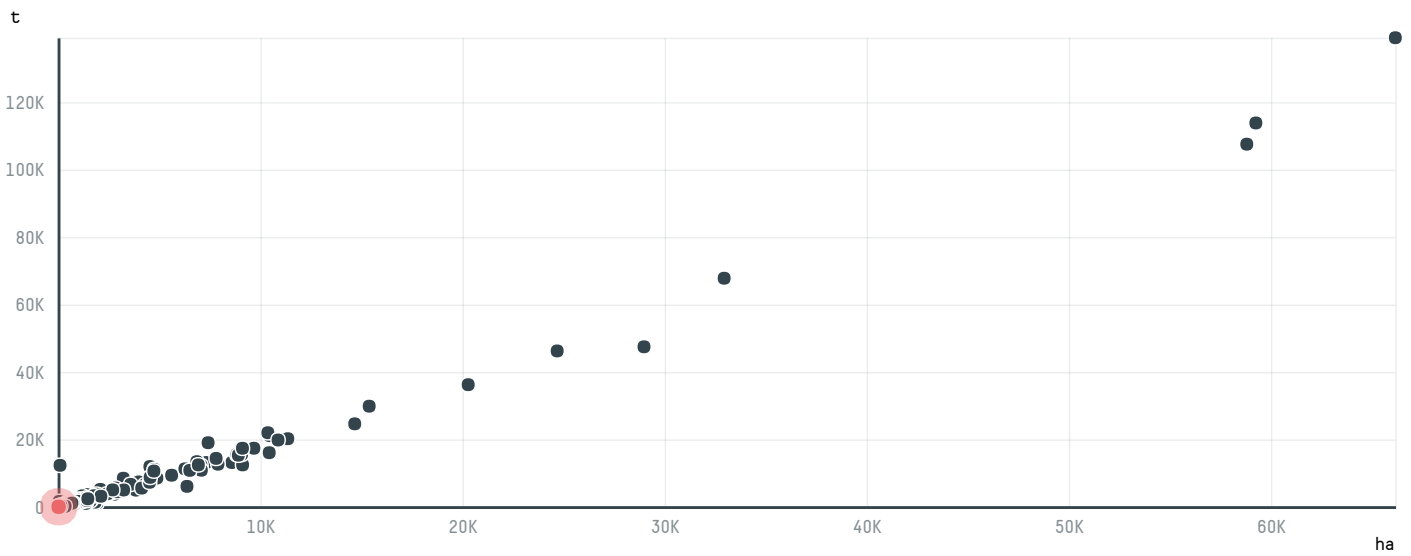

trase

INTERAMERICAN COFFEE GBMH S- 28674-A 495 SACAS

ACTIVITY	COMMODITY	COUNTRY	YEAR
Importer	Coffee	Brazil	2016

INTERAMERICAN COFFEE GBMH S-28674-A 495 SACAS was the 1305th largest importer of coffee from BRAZIL in 2016, accounting for 30 tons. As an importer, INTERAMERICAN COFFEE GBMH S-28674-A 495 SACAS sources from 3 municipalities, or 0% of the coffee production municipalities. The main destination of the coffee imported by INTERAMERICAN COFFEE GBMH S-28674-A 495 SACAS is GERMANY, accounting for 100% of the total.

TOP DESTINATION COUNTRIES OF COFFEE IMPORTED BY INTERAMERICAN COFFEE GBMH S-28674-A 495 SACAS:

□ N/A <5K >5K >100K >300K >1M

COMPARING COMPANIES IMPORTING COFFEE FROM BRAZIL IN 2016

Trase is a partnership between