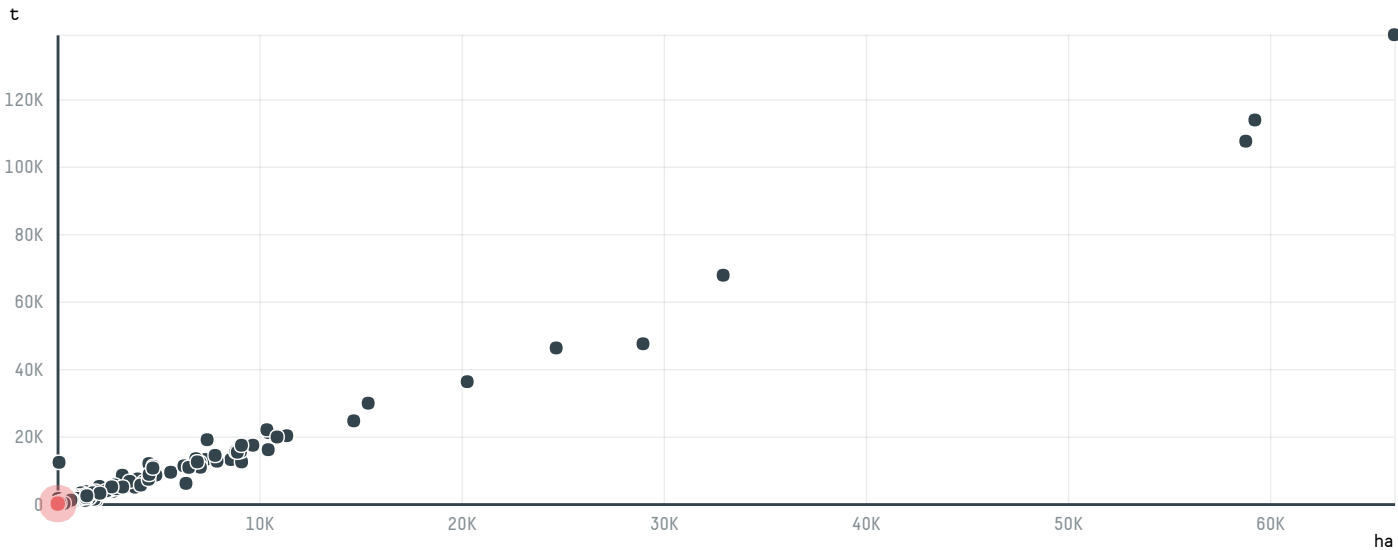

TOP DESTINATION COUNTRIES OF COFFEE IMPORTED BY GOLLUECKE E ROTHFOS GMBH S-29261-A 1.300 SACAS:

□ N/A <5K >5K >100K >300K >1M

COMPARING COMPANIES IMPORTING COFFEE FROM BRAZIL IN 2016

Trase is a partnership between