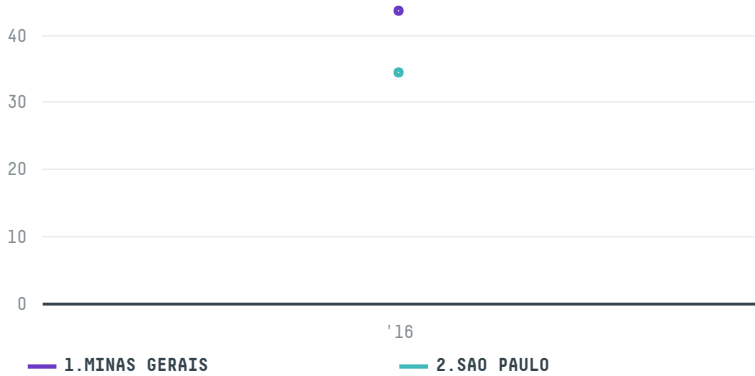

COMPARING COMPANIES IMPORTING COFFEE FROM BRAZIL IN 2016

Trase is a partnership between

In collaboration with

and many other organizations and individuals.

Donors

[Terms of Use](#) · [Privacy policy](#) · [Cookie policy](#) · [Contact us](#)

This website uses cookies to provide you with an improved user experience. By continuing to browse this site, you consent to the use of cookies and similar technologies. Please visit our [privacy policy](#) for further details.

I AGREE