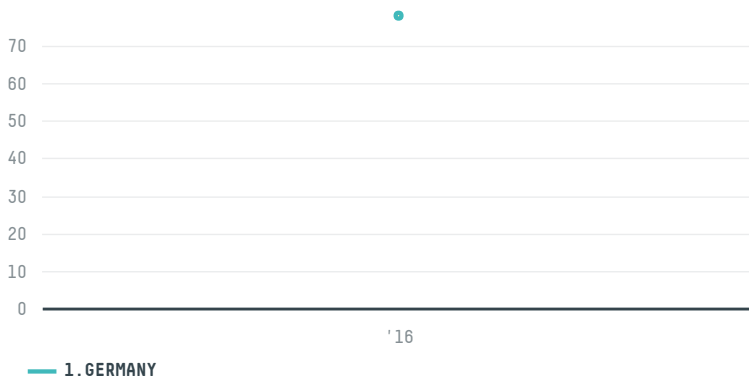

TOP DESTINATION COUNTRIES OF COFFEE IMPORTED BY GOLLUECKE E ROTHFOS GMBH S-29261-A 1.300 SACAS: