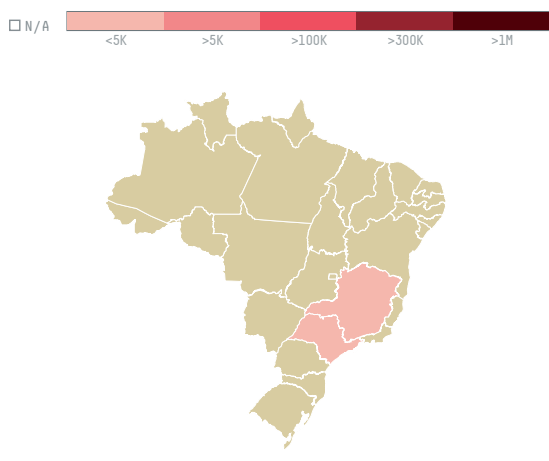

trase

GOLLUECKE E ROTHFOS GMBH S- 29261-A 1.300 SACAS

ACTIVITY	COMMODITY	COUNTRY	YEAR
Importer	Coffee	Brazil	2016

GOLLUECKE E ROTHFOS GMBH S-29261-A 1.300 SACAS was the 920th largest importer of coffee from BRAZIL in 2016, accounting for 78 tons. As an importer, GOLLUECKE E ROTHFOS GMBH S-29261-A 1.300 SACAS sources from 4 municipalities, or 1% of the coffee production municipalities. The main destination of the coffee imported by GOLLUECKE E ROTHFOS GMBH S-29261-A 1.300 SACAS is GERMANY, accounting for 100% of the total.

TOP DESTINATION COUNTRIES OF COFFEE IMPORTED BY GOLLUECKE E ROTHFOS GMBH S-29261-A 1.300 SACAS:

□ N/A <5K >5K >100K >300K >1M

COMPARING COMPANIES IMPORTING COFFEE FROM BRAZIL IN 2016

Trase is a partnership between