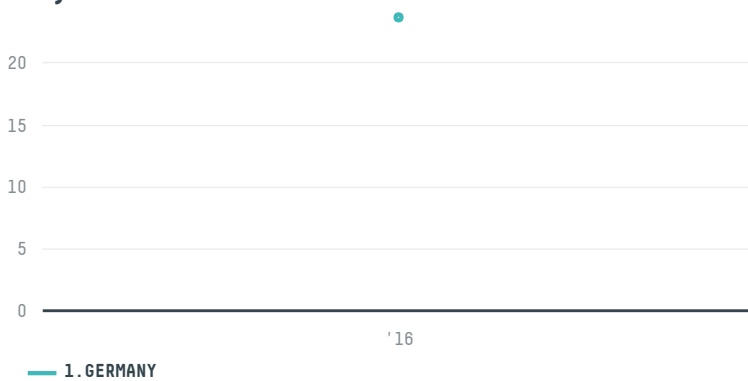

TOP DESTINATION COUNTRIES OF COFFEE IMPORTED BY GOLLUECKE E ROTHFOS GMBH (S-29256-AC - 394 SACAS) :