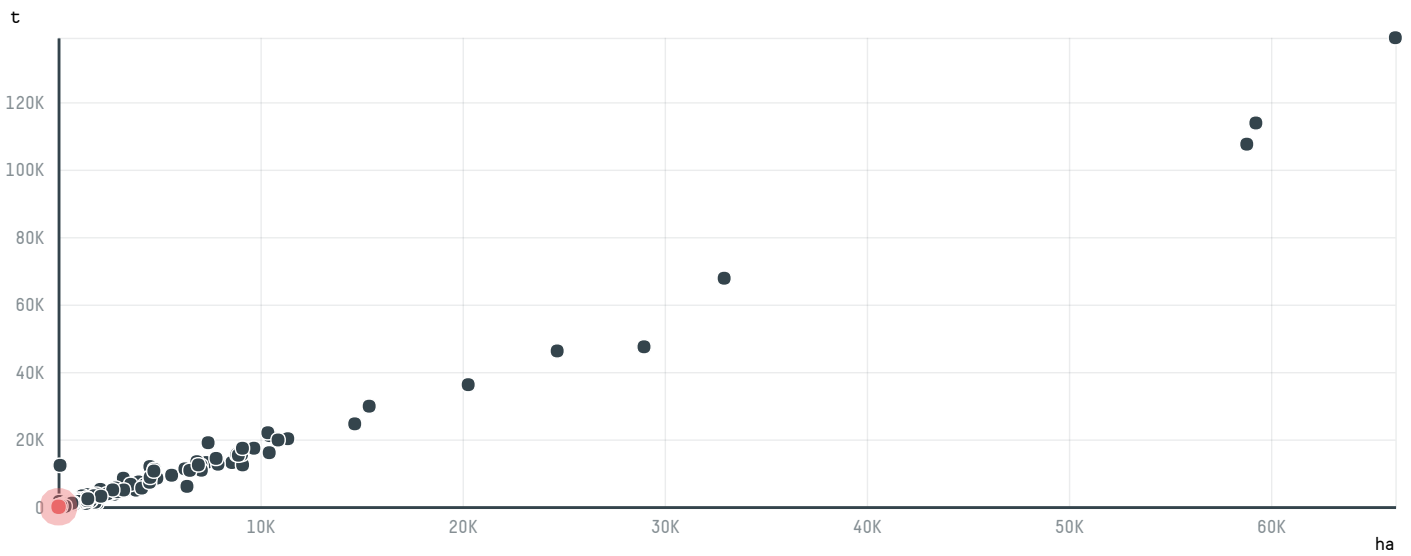

COMPARING COMPANIES IMPORTING COFFEE FROM BRAZIL IN 2016

Trase is a partnership between

In collaboration with

and many other organizations and individuals.

Donors

[Terms of Use](#) · [Privacy policy](#) · [Cookie policy](#) · [Contact us](#)

This website uses cookies to provide you with an improved user experience. By continuing to browse this site, you consent to the use of cookies and similar technologies. Please visit our [privacy policy](#) for further details.

I AGREE