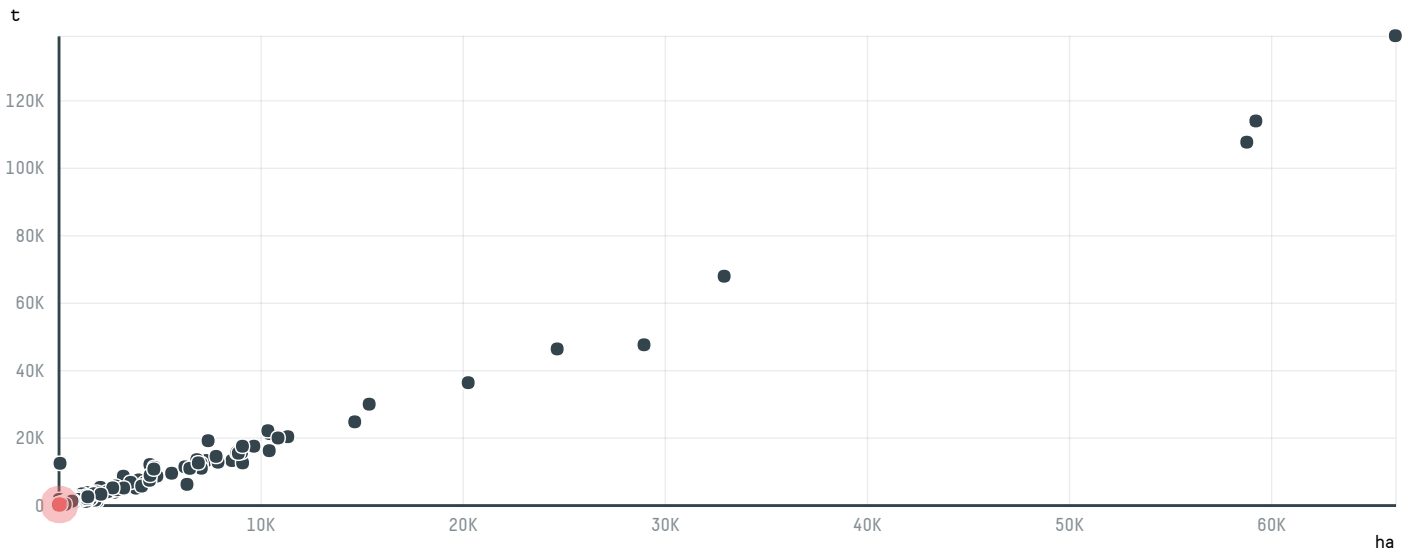

COMPARING COMPANIES IMPORTING COFFEE FROM BRAZIL IN 2016

Trase is a partnership between

In collaboration with

and many other organizations and individuals.

Donors

[Terms of Use](#) · [Privacy policy](#) · [Cookie policy](#) · [Contact us](#)