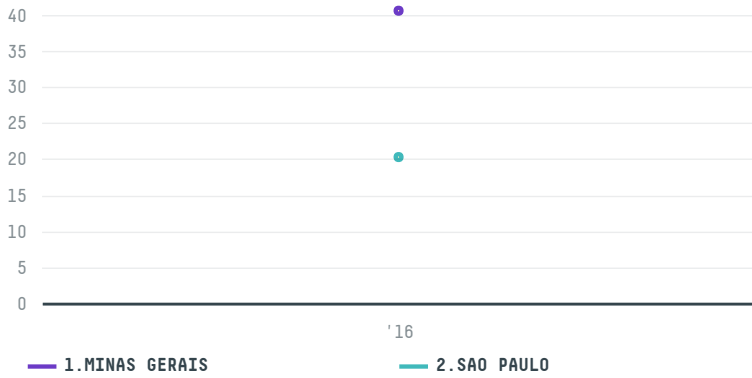

COMPARING COMPANIES IMPORTING COFFEE FROM BRAZIL IN 2016

Trase is a partnership between

In collaboration with

and many other organizations and individuals.

Donors

[Terms of Use](#) · [Privacy policy](#) · [Cookie policy](#) · [Contact us](#)

This website uses cookies to provide you with an improved user experience. By continuing to browse this site, you consent to the use of cookies and similar technologies. Please visit our [privacy policy](#) for further details.

I AGREE