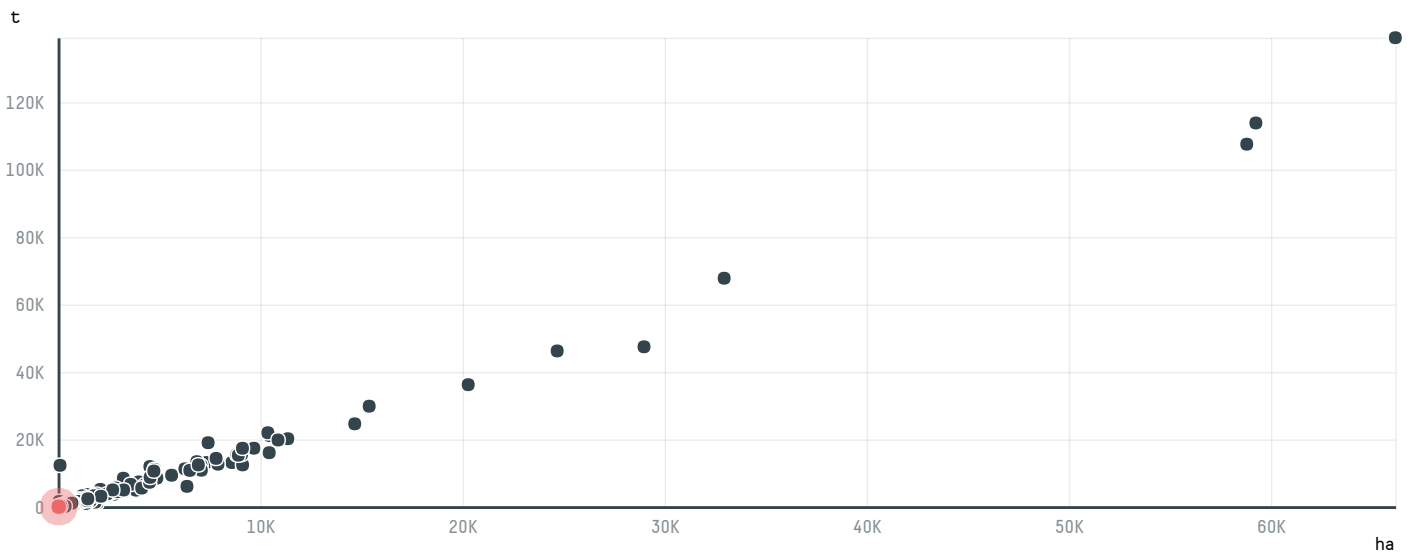

trase

BERNHARD ROTHFOS GMBH S-28134-A 1.015 SACAS

ACTIVITY	COMMODITY	COUNTRY	YEAR
Importer	Coffee	Brazil	2016

BERNHARD ROTHFOS GMBH S-28134-A 1.015 SACAS was the 1025th largest importer of coffee from BRAZIL in 2016, accounting for 61 tons. As an importer, BERNHARD ROTHFOS GMBH S-28134-A 1.015 SACAS sources from 4 municipalities, or 1% of the coffee production municipalities. The main destination of the coffee imported by BERNHARD ROTHFOS GMBH S-28134-A 1.015 SACAS is GERMANY, accounting for 100% of the total.

TOP DESTINATION COUNTRIES OF COFFEE IMPORTED BY BERNHARD ROTHFOS GMBH S-28134-A 1.015 SACAS:

COMPARING COMPANIES IMPORTING COFFEE FROM BRAZIL IN 2016

Trase is a partnership between

In collaboration with

and many other organizations and individuals.