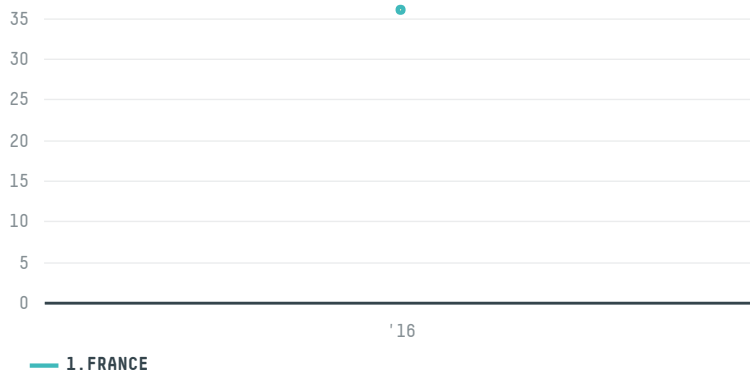

TOP DESTINATION COUNTRIES OF COFFEE IMPORTED BY NKG BERO ITALIA SPA (S-29659-AB- - 600 SACAS):