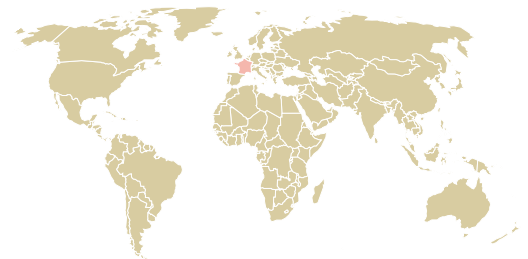

trase

NKG BERO ITALIA SPA (S-29659-AB- - 600 SACAS)

ACTIVITY	COMMODITY	COUNTRY	YEAR
Importer	Coffee	Brazil	2016

NKG BERO ITALIA SPA (S-29659-AB- - 600 SACAS) was the 1273rd largest importer of coffee from BRAZIL in 2016, accounting for 36 tons. As an importer, NKG BERO ITALIA SPA (S-29659-AB- - 600 SACAS) sources from 1 municipalities, or 0% of the coffee production municipalities. The main destination of the coffee imported by NKG BERO ITALIA SPA (S-29659-AB- - 600 SACAS) is FRANCE, accounting for 100% of the total.

TOP DESTINATION COUNTRIES OF COFFEE IMPORTED BY NKG BERO ITALIA SPA (S-29659-AB- - 600 SACAS):

COMPARING COMPANIES IMPORTING COFFEE FROM BRAZIL IN 2016

Trase is a partnership between

In collaboration with