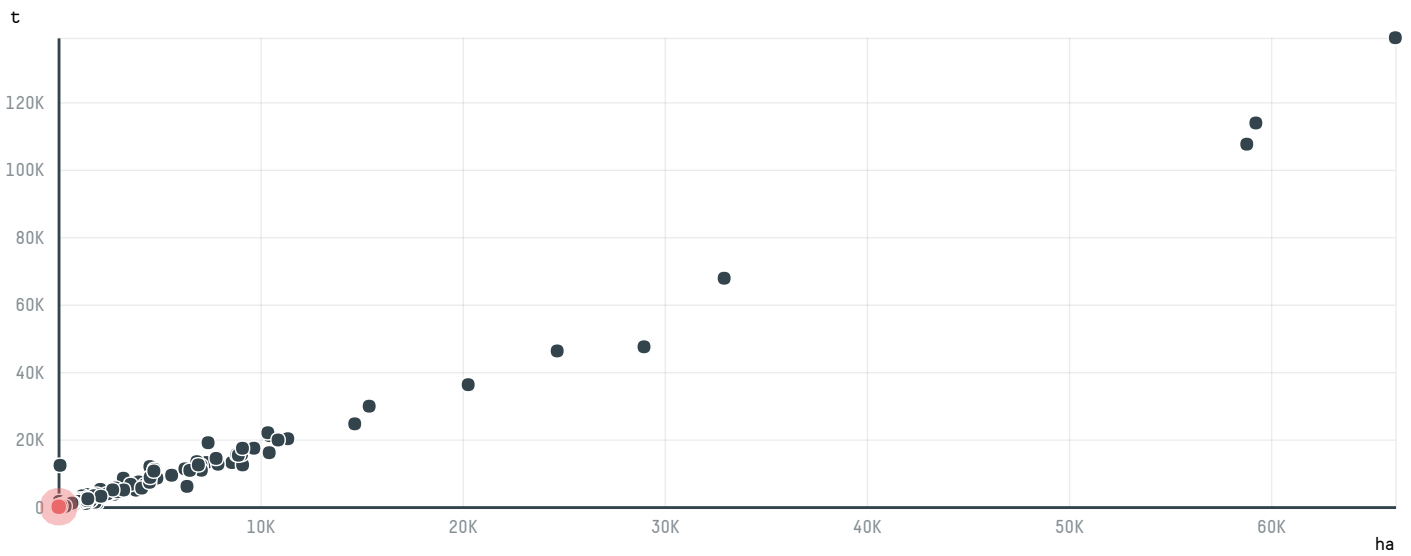

COMPARING COMPANIES IMPORTING COFFEE FROM BRAZIL IN 2016

Trase is a partnership between

In collaboration with

and many other organizations and individuals.

Donors

[Terms of Use](#) · [Privacy policy](#) · [Cookie policy](#) · [Contact us](#)

This website uses cookies to provide you with an improved user experience. By continuing to browse this site, you consent to the use of cookies and similar technologies. Please visit our [privacy policy](#) for further details.

I AGREE