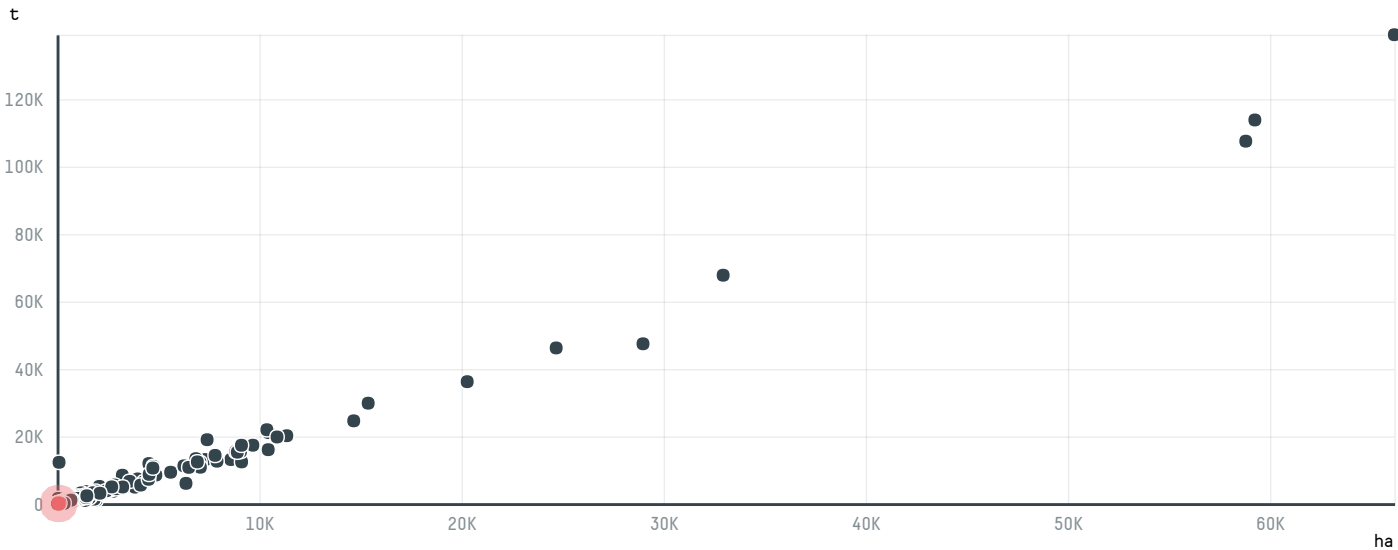

trase

BERNHARD ROTHFOS GMBH S-29333-A 1.800 SACAS

ACTIVITY	COMMODITY	COUNTRY	YEAR
Importer	Coffee	Brazil	2016

BERNHARD ROTHFOS GMBH S-29333-A 1.800 SACAS was the 760th largest importer of coffee from BRAZIL in 2016, accounting for 108 tons. As an importer, BERNHARD ROTHFOS GMBH S-29333-A 1.800 SACAS sources from 1 municipalities, or 0% of the coffee production municipalities. The main destination of the coffee imported by BERNHARD ROTHFOS GMBH S-29333-A 1.800 SACAS is FRANCE, accounting for 100% of the total.

TOP DESTINATION COUNTRIES OF COFFEE IMPORTED BY BERNHARD ROTHFOS GMBH S-29333-A 1.800 SACAS:

COMPARING COMPANIES IMPORTING COFFEE FROM BRAZIL IN 2016

Trase is a partnership between

In collaboration with

and many other organizations and individuals.