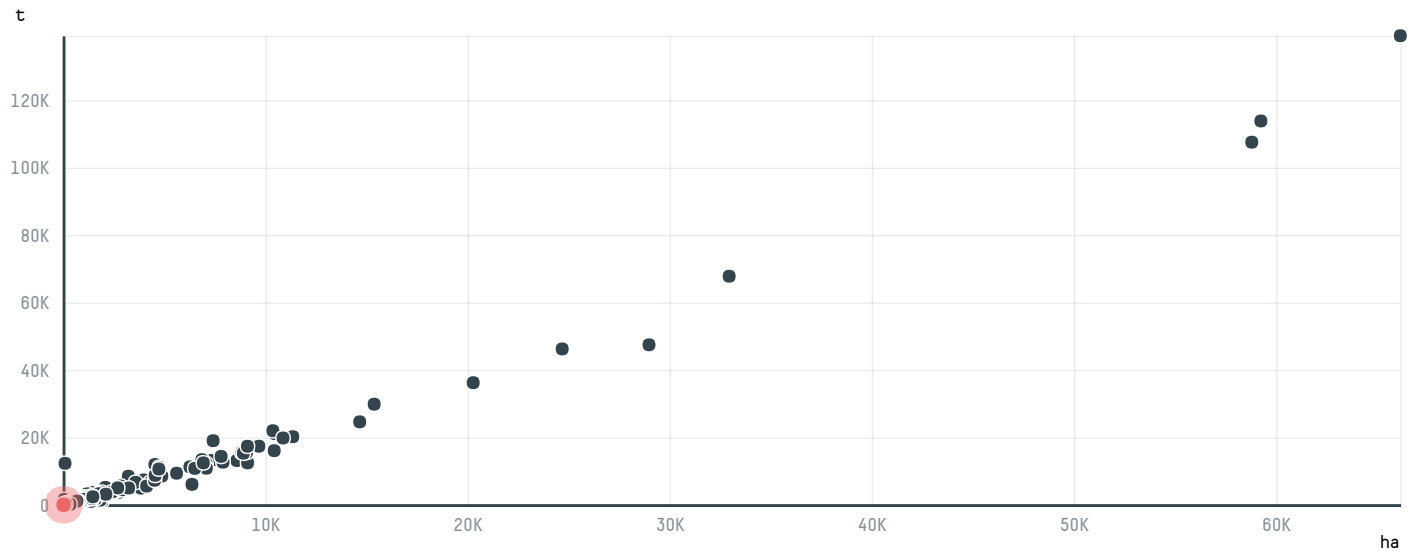

COMPARING COMPANIES IMPORTING COFFEE FROM BRAZIL IN 2016

Trase is a partnership between

In collaboration with

and many other organizations and individuals.

Donors

[Terms of Use](#) · [Privacy policy](#) · [Cookie policy](#) · [Contact us](#)