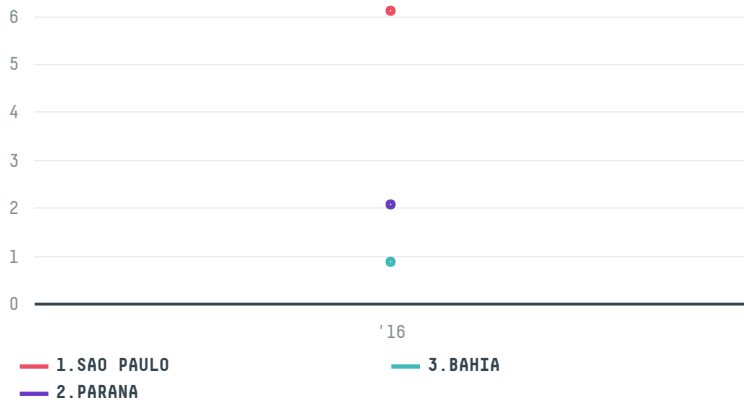

COMPARING COMPANIES IMPORTING COFFEE FROM BRAZIL IN 2016

Trase is a partnership between

In collaboration with

and many other organizations and individuals.

Donors

[Terms of Use](#) · [Privacy policy](#) · [Cookie policy](#) · [Contact us](#)

This website uses cookies to provide you with an improved user experience. By continuing to browse this site, you consent to the use of cookies and similar technologies. Please visit our [privacy policy](#) for further details.

I AGREE