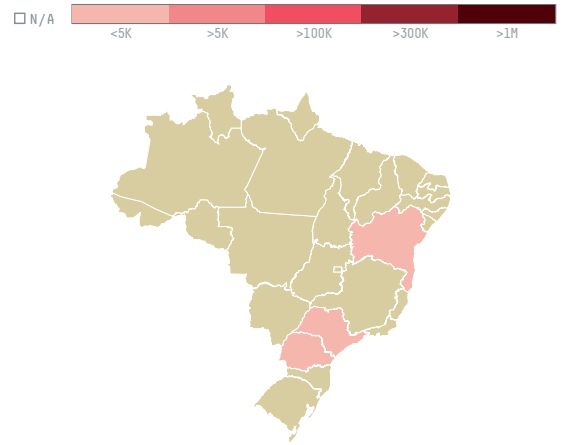

trase

THE FOLGER COFFEE COMPANY S-28793-A 151 SACAS

ACTIVITY	COMMODITY	COUNTRY	YEAR
Importer	Coffee	Brazil	2016

THE FOLGER COFFEE COMPANY S-28793-A 151 SACAS was the 1614th largest importer of coffee from BRAZIL in 2016, accounting for 9 tons. As an importer, THE FOLGER COFFEE COMPANY S-28793-A 151 SACAS sources from 3 municipalities, or 0% of the coffee production municipalities. The main destination of the coffee imported by THE FOLGER COFFEE COMPANY S-28793-A 151 SACAS is UNITED STATES, accounting for 100% of the total.

TOP DESTINATION COUNTRIES OF COFFEE IMPORTED BY THE FOLGER COFFEE COMPANY S-28793-A 151 SACAS:

COMPARING COMPANIES IMPORTING COFFEE FROM BRAZIL IN 2016

Trase is a partnership between

In collaboration with