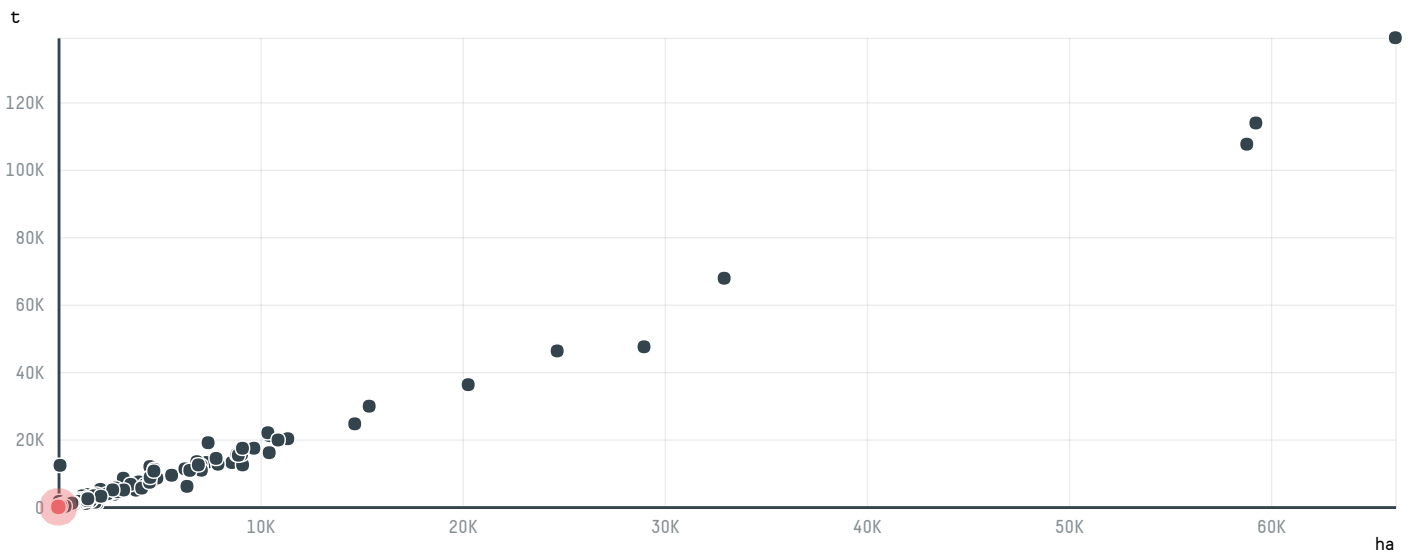

COMPARING COMPANIES IMPORTING COFFEE FROM BRAZIL IN 2016

Trase is a partnership between

In collaboration with

and many other organizations and individuals.

Donors

[Terms of Use](#) · [Privacy policy](#) · [Cookie policy](#) · [Contact us](#)

This website uses cookies to provide you with an improved user experience. By continuing to browse this site, you consent to the use of cookies and similar technologies. Please visit our [privacy policy](#) for further details.

I AGREE