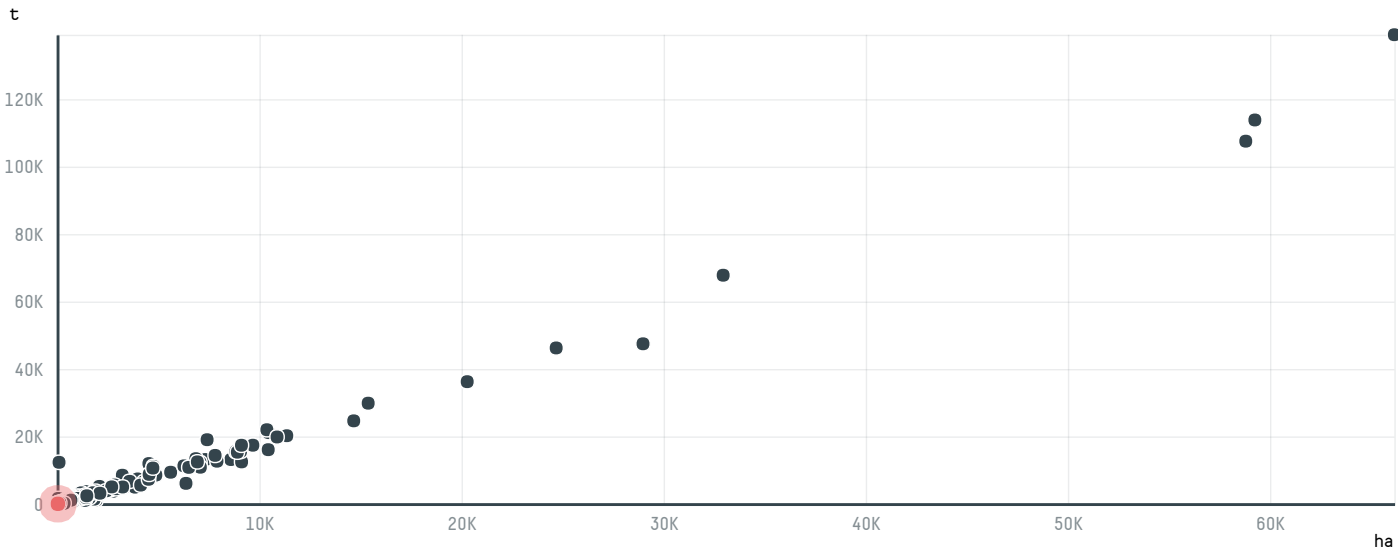

trase

MARUBENI CORPORATION COFFEE SECTION (S-28767-AB

ACTIVITY COMMODITY COUNTRY YEAR
Importer **Coffee** **Brazil** **2016**

MARUBENI CORPORATION COFFEE SECTION (S-28767-AB was the 1538th largest importer of coffee from BRAZIL in 2016, accounting for 16 tons. As an importer, MARUBENI CORPORATION COFFEE SECTION (S-28767-AB sources from 1 municipalities, or 0% of the coffee production municipalities. The main destination of the coffee imported by MARUBENI CORPORATION COFFEE SECTION (S-28767-AB is SOUTH KOREA, accounting for 100% of the total.

TOP DESTINATION COUNTRIES OF COFFEE IMPORTED BY MARUBENI CORPORATION COFFEE SECTION (S-28767-AB :

□ N/A <5K >5K >100K >300K >1M

COMPARING COMPANIES IMPORTING COFFEE FROM BRAZIL IN 2016

Trase is a partnership between