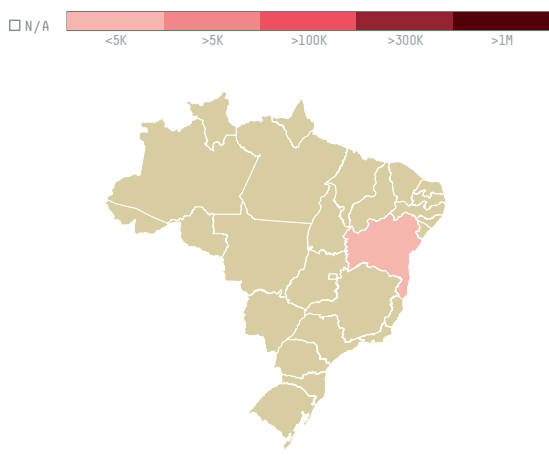

trase

MARUBENI CORPORATION COFFEE SECTION (S-28767-AB

ACTIVITY COMMODITY COUNTRY YEAR
Importer **Coffee** **Brazil** **2016**

MARUBENI CORPORATION COFFEE SECTION (S-28767-AB was the 1538th largest importer of coffee from BRAZIL in 2016, accounting for 16 tons. As an importer, MARUBENI CORPORATION COFFEE SECTION (S-28767-AB sources from 1 municipalities, or 0% of the coffee production municipalities. The main destination of the coffee imported by MARUBENI CORPORATION COFFEE SECTION (S-28767-AB is SOUTH KOREA, accounting for 100% of the total.

TOP DESTINATION COUNTRIES OF COFFEE IMPORTED BY MARUBENI CORPORATION COFFEE SECTION (S-28767-AB :

□ N/A <5K >5K >100K >300K >1M

COMPARING COMPANIES IMPORTING COFFEE FROM BRAZIL IN 2016

Trase is a partnership between