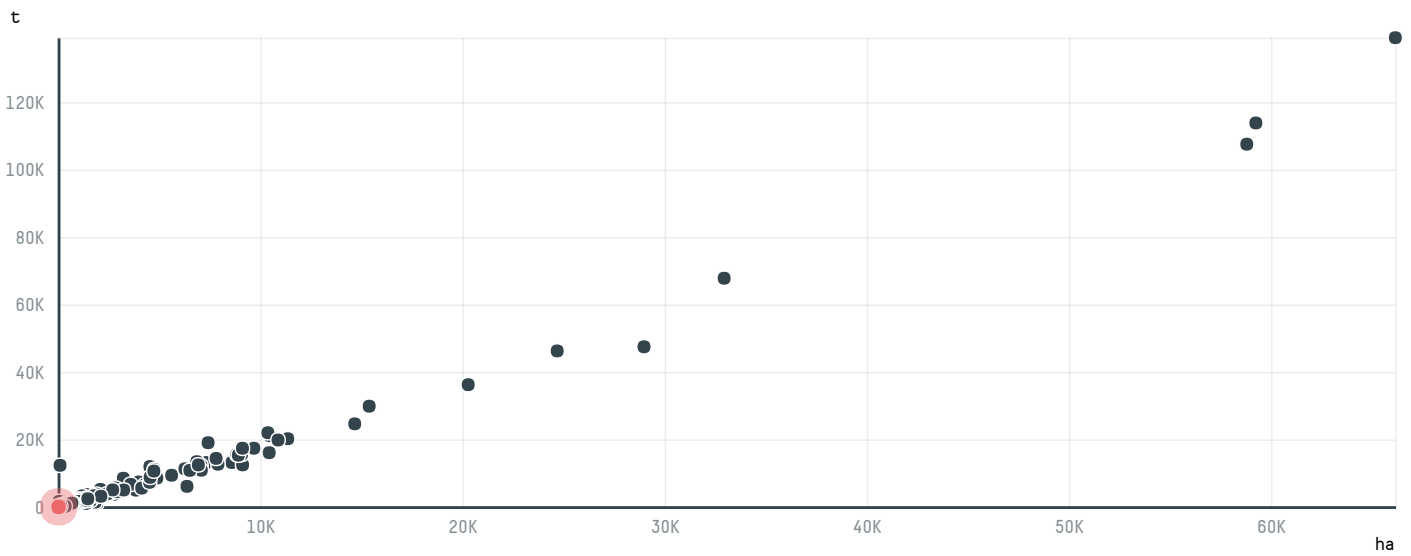

TOP DESTINATION COUNTRIES OF COFFEE IMPORTED BY STRAUSS COMMODITIES AG. (S-29654-AC - 115 SACAS) :

□ N/A <5K >5K >100K >300K >1M

COMPARING COMPANIES IMPORTING COFFEE FROM BRAZIL IN 2016

Trase is a partnership between