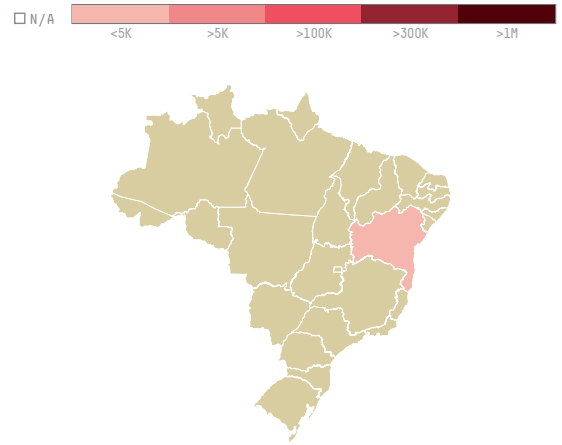

trase

STRAUSS COMMODITIES AG. (S-29654-AC - 115 SACAS)

ACTIVITY	COMMODITY	COUNTRY	YEAR
Importer	Coffee	Brazil	2016

STRAUSS COMMODITIES AG. (S-29654-AC - 115 SACAS) was the 1635th largest importer of coffee from BRAZIL in 2016, accounting for 7 tons. As an importer, STRAUSS COMMODITIES AG. (S-29654-AC - 115 SACAS) sources from 1 municipalities, or 0% of the coffee production municipalities. The main destination of the coffee imported by STRAUSS COMMODITIES AG. (S-29654-AC - 115 SACAS) is POLAND, accounting for 100% of the total.

TOP DESTINATION COUNTRIES OF COFFEE IMPORTED BY STRAUSS COMMODITIES AG. (S-29654-AC - 115 SACAS) :

□ N/A <5K >5K >100K >300K >1M

COMPARING COMPANIES IMPORTING COFFEE FROM BRAZIL IN 2016

Trase is a partnership between