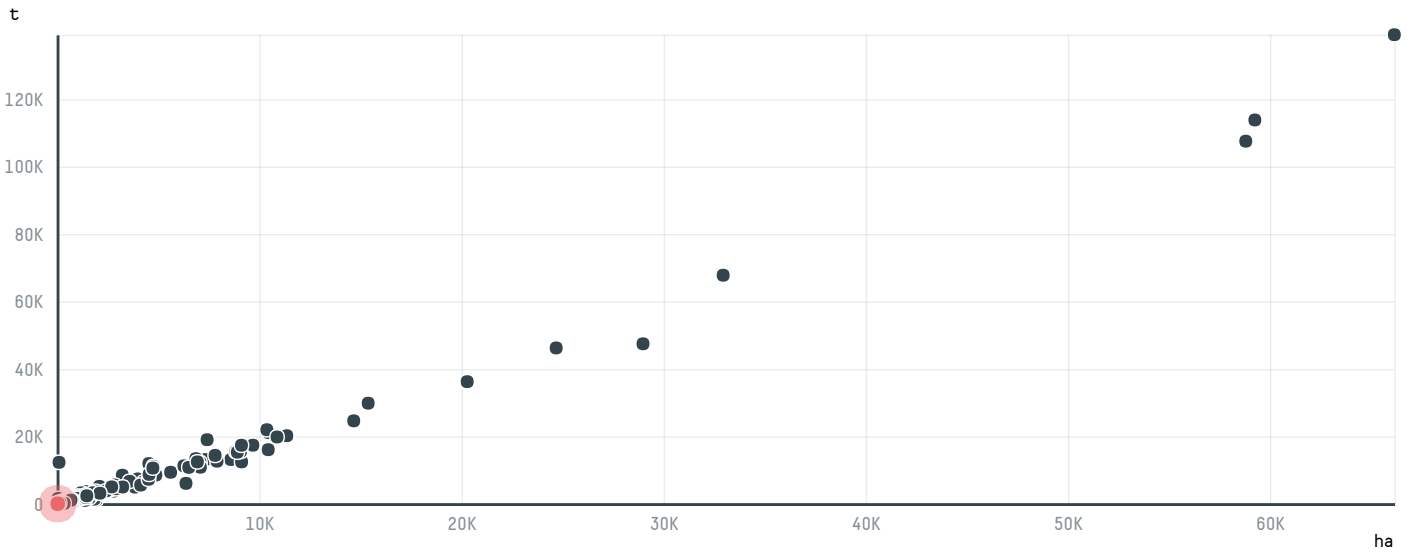

trase

MARUBENI CORPORATION COFFEE SECTION (S-28849-A- 880 SAC

ACTIVITY	COMMODITY	COUNTRY	YEAR
Importer	Coffee	Brazil	2016

MARUBENI CORPORATION COFFEE SECTION (S-28849-A- 880 SAC was the 1098th largest importer of coffee from BRAZIL in 2016, accounting for 53 tons. As an importer, MARUBENI CORPORATION COFFEE SECTION (S-28849-A- 880 SAC sources from 5 municipalities, or 1% of the coffee production municipalities. The main destination of the coffee imported by MARUBENI CORPORATION COFFEE SECTION (S-28849-A- 880 SAC is JAPAN, accounting for 100% of the total.

TOP DESTINATION COUNTRIES OF COFFEE IMPORTED BY MARUBENI CORPORATION COFFEE SECTION (S-28849-A- 880 SAC:

□ N/A <5K >5K >100K >300K >1M

COMPARING COMPANIES IMPORTING COFFEE FROM BRAZIL IN 2016

Trase is a partnership between