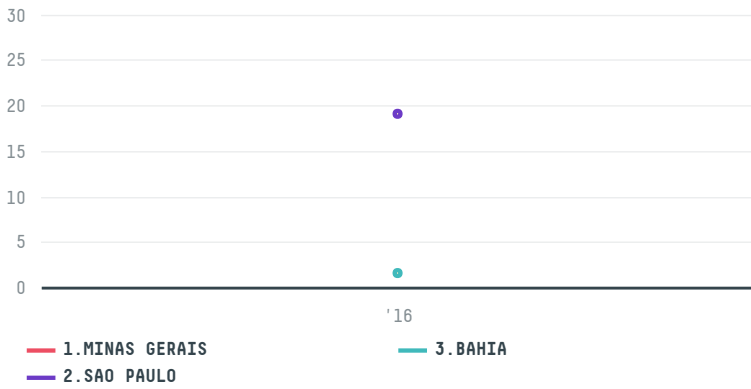

COMPARING COMPANIES IMPORTING COFFEE FROM BRAZIL IN 2016

Trase is a partnership between

In collaboration with

and many other organizations and individuals.

Donors

[Terms of Use](#) · [Privacy policy](#) · [Cookie policy](#) · [Contact us](#)

This website uses cookies to provide you with an improved user experience. By continuing to browse this site, you consent to the use of cookies and similar technologies. Please visit our [privacy policy](#) for further details.

I AGREE