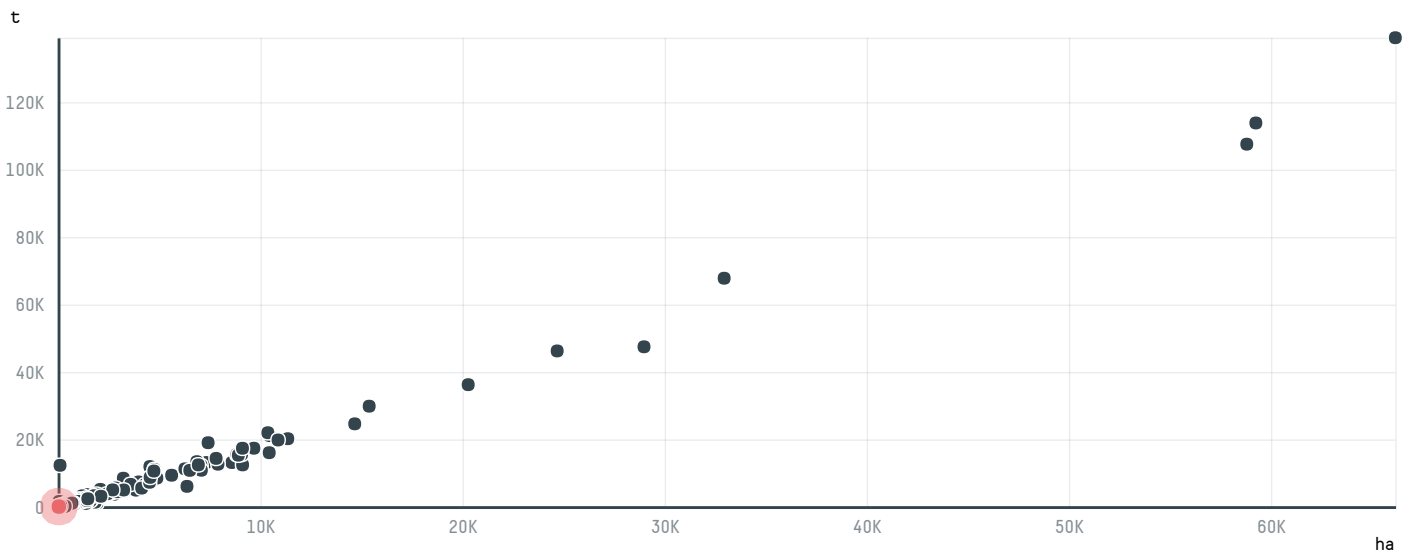

trase

COVIM SPA (S-29543-A - 1.440 SACAS)

| ACTIVITY | COMMODITY | COUNTRY | YEAR |
|-----------------|---------------|---------------|-------------|
| Importer | Coffee | Brazil | 2016 |

COVIM SPA (S-29543-A - 1.440 SACAS) was the 865th largest importer of coffee from BRAZIL in 2016, accounting for 86 tons. As an importer, COVIM SPA (S-29543-A - 1.440 SACAS) sources from 3 municipalities, or 0% of the coffee production municipalities. The main destination of the coffee imported by COVIM SPA (S-29543-A - 1.440 SACAS) is ITALY, accounting for 100% of the total.

TOP DESTINATION COUNTRIES OF COFFEE IMPORTED BY COVIM SPA (S-29543-A - 1.440 SACAS):

COMPARING COMPANIES IMPORTING COFFEE FROM BRAZIL IN 2016

Trase is a partnership between

In collaboration with

and many other organizations and individuals.