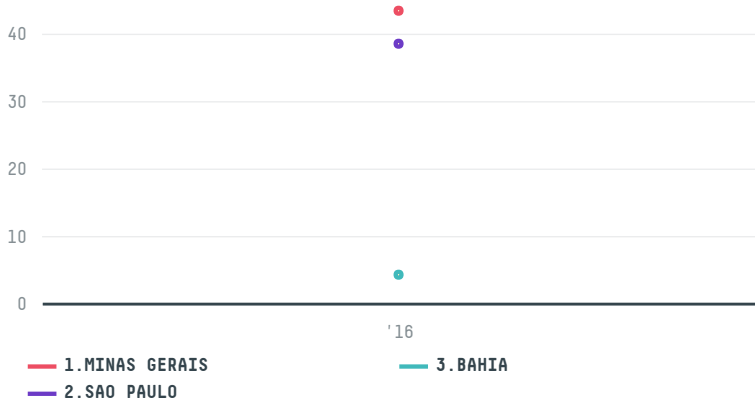

COMPARING COMPANIES IMPORTING COFFEE FROM BRAZIL IN 2016

Trase is a partnership between

In collaboration with

and many other organizations and individuals.

Donors

[Terms of Use](#) · [Privacy policy](#) · [Cookie policy](#) · [Contact us](#)

This website uses cookies to provide you with an improved user experience. By continuing to browse this site, you consent to the use of cookies and similar technologies. Please visit our [privacy policy](#) for further details.

I AGREE