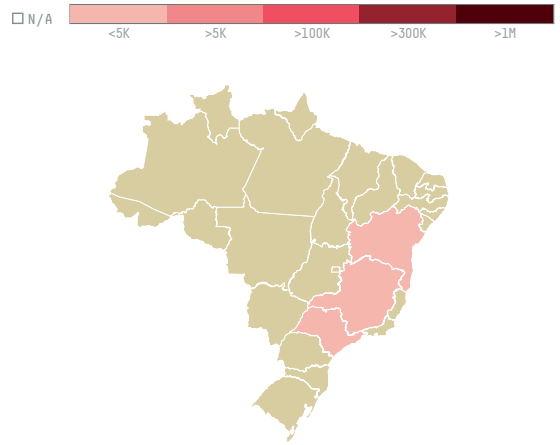

trase

COVIM SPA (S-29543-A - 1.440 SACAS)

| ACTIVITY | COMMODITY | COUNTRY | YEAR |
|-----------------|---------------|---------------|-------------|
| Importer | Coffee | Brazil | 2016 |

COVIM SPA (S-29543-A - 1.440 SACAS) was the 865th largest importer of coffee from BRAZIL in 2016, accounting for 86 tons. As an importer, COVIM SPA (S-29543-A - 1.440 SACAS) sources from 3 municipalities, or 0% of the coffee production municipalities. The main destination of the coffee imported by COVIM SPA (S-29543-A - 1.440 SACAS) is ITALY, accounting for 100% of the total.

TOP DESTINATION COUNTRIES OF COFFEE IMPORTED BY COVIM SPA (S-29543-A - 1.440 SACAS):

COMPARING COMPANIES IMPORTING COFFEE FROM BRAZIL IN 2016

Trase is a partnership between

In collaboration with

and many other organizations and individuals.