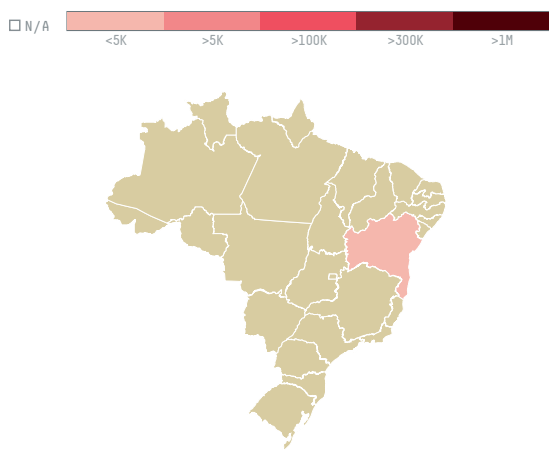

## GOLLUECKE & ROTHFOS GMBH ( S-29258-AC - 250 SACAS

ACTIVITY      COMMODITY      COUNTRY      YEAR  
**Importer**      **Coffee**      **Brazil**      **2016**

GOLLUECKE & ROTHFOS GMBH ( S-29258-AC - 250 SACAS was the 1525th largest importer of coffee from BRAZIL in 2016, accounting for 15 tons. As an importer, GOLLUECKE & ROTHFOS GMBH ( S-29258-AC - 250 SACAS sources from 1 municipalities, or 0% of the coffee production municipalities. The main destination of the coffee imported by GOLLUECKE & ROTHFOS GMBH ( S-29258-AC - 250 SACAS is GERMANY, accounting for 100% of the total.

### TOP DESTINATION COUNTRIES OF COFFEE IMPORTED BY GOLLUECKE & ROTHFOS GMBH ( S-29258-AC - 250 SACAS:

□ N/A      <5K      >5K      >100K      >300K      >1M

COMPARING COMPANIES IMPORTING COFFEE FROM BRAZIL IN 2016