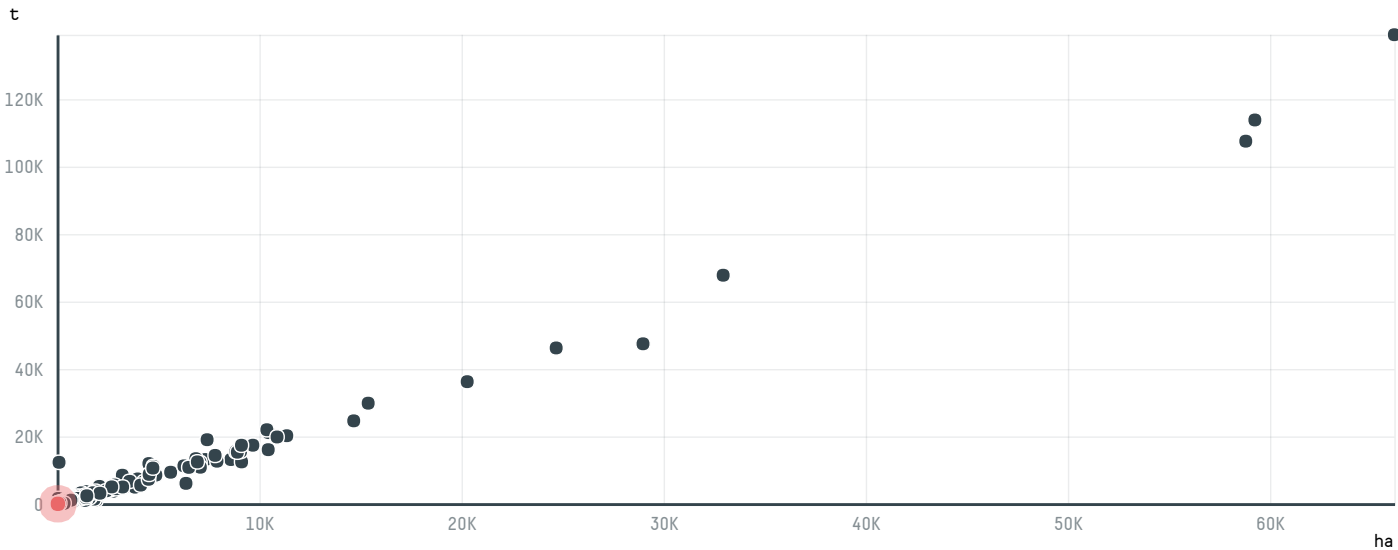

### TOP DESTINATION COUNTRIES OF COFFEE IMPORTED BY GOLLUECKE & ROTHFOS GMBH ( S-29258-AC - 250 SACAS:

□ N/A      <5K      >5K      >100K      >300K      >1M

COMPARING COMPANIES IMPORTING COFFEE FROM BRAZIL IN 2016