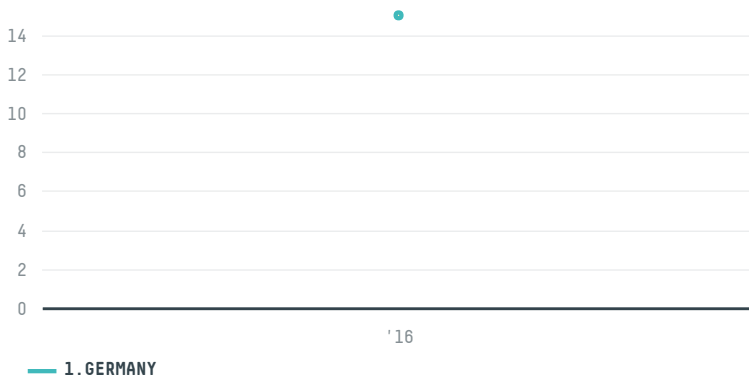

TOP DESTINATION COUNTRIES OF COFFEE IMPORTED BY GOLLUECKE & ROTHFOS GMBH (S-29258-AC - 250 SACAS: