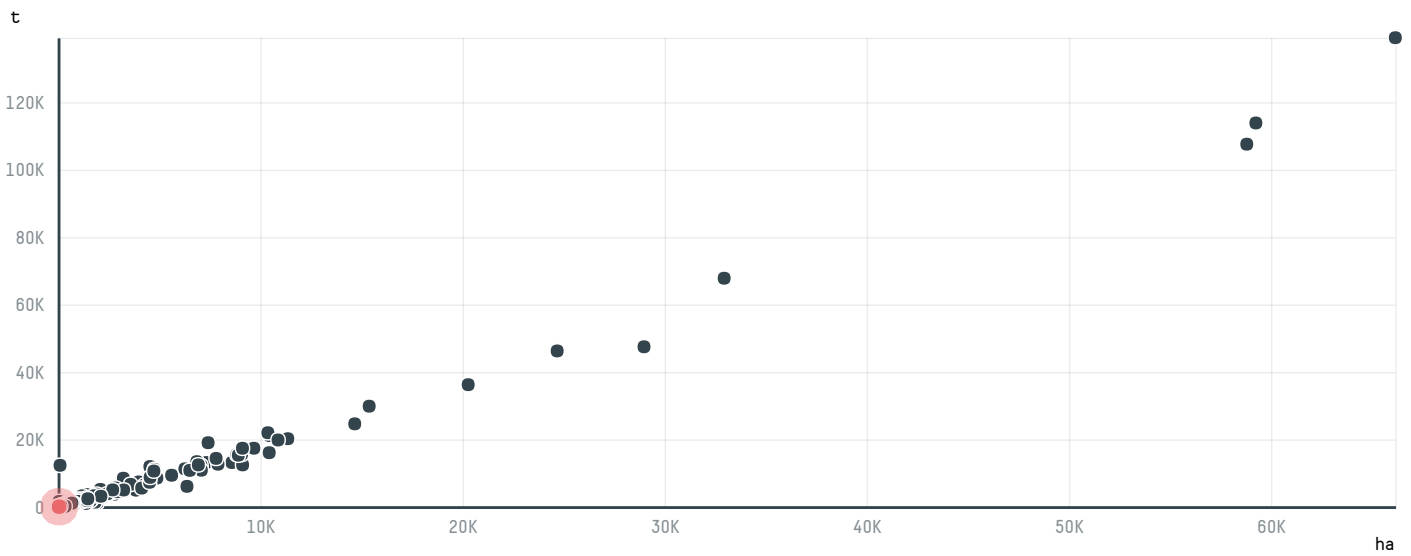

COMPARING COMPANIES IMPORTING COFFEE FROM BRAZIL IN 2016

Trase is a partnership between

In collaboration with

and many other organizations and individuals.

Donors

[Terms of Use](#) · [Privacy policy](#) · [Cookie policy](#) · [Contact us](#)

This website uses cookies to provide you with an improved user experience. By continuing to browse this site, you consent to the use of cookies and similar technologies. Please visit our [privacy policy](#) for further details.

I AGREE