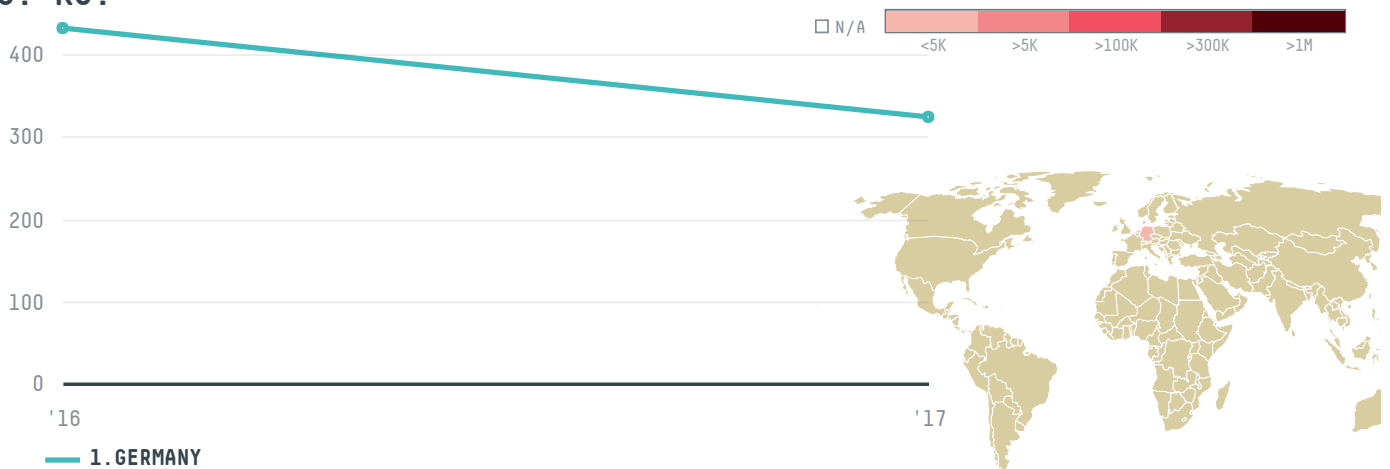

TOP DESTINATION COUNTRIES OF COFFEE IMPORTED BY COFFEIN COMPAGNIE GMBH & CO. KG: