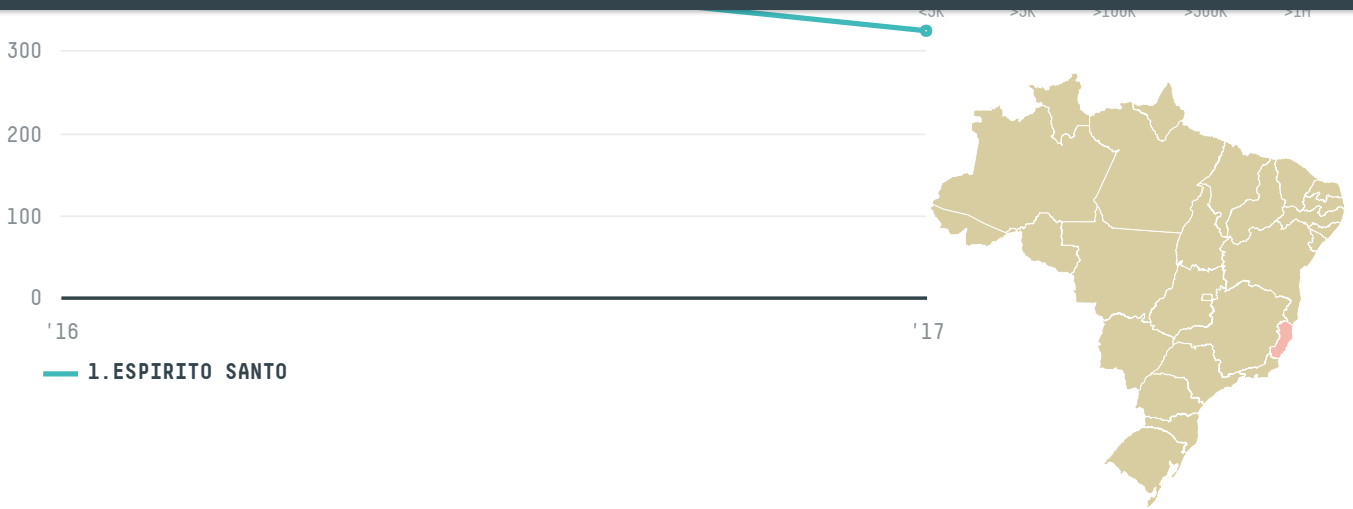

This website uses cookies to provide you with an improved user experience. By continuing to browse this site, you consent to the use of cookies and similar technologies. Please visit our [privacy policy](#) for further details.

I AGREE

)

Trase is a partnership between

In collaboration with

and many other organizations and individuals.

Donors