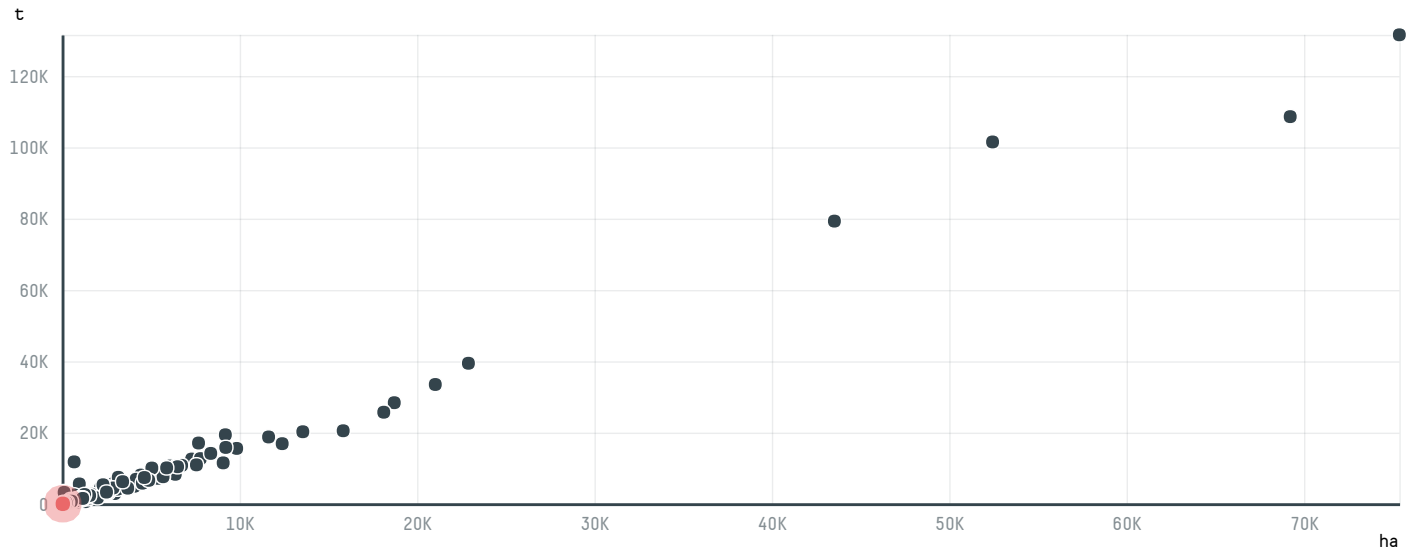

trase

INFUSIONES S.A.

ACTIVITY: **Importer** COMMODITY: **Coffee** COUNTRY: **Brazil** YEAR: **2017**

INFUSIONES S.A. was the 939th largest importer of coffee from BRAZIL in 2017, accounting for 44 tons. This is a 18% increase vs the previous year. As an importer, INFUSIONES S.A. sources from 2 municipalities, or 0% of the coffee production municipalities. The main destination of the coffee imported by INFUSIONES S.A. is URUGUAY, accounting for 100% of the total.

TOP DESTINATION COUNTRIES OF COFFEE IMPORTED BY INFUSIONES S.A.:

COMPARING COMPANIES IMPORTING COFFEE FROM BRAZIL IN 2017

Trase is a partnership between

In collaboration with

and many other organizations and individuals.