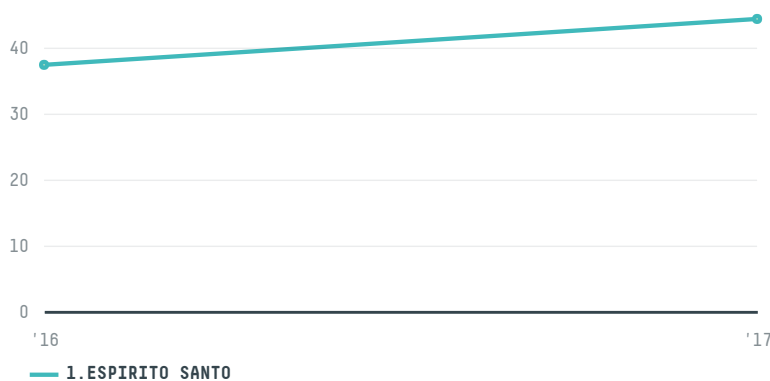

TOP DESTINATION COUNTRIES OF COFFEE IMPORTED BY INFUSIONES S.A.: