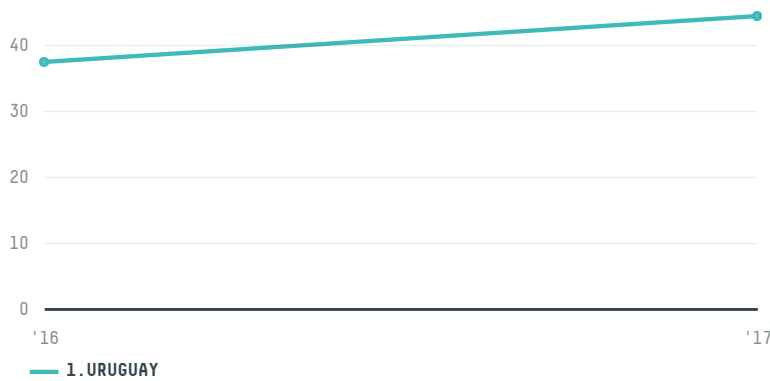

TOP DESTINATION COUNTRIES OF COFFEE IMPORTED BY INFUSIONES S.A.: