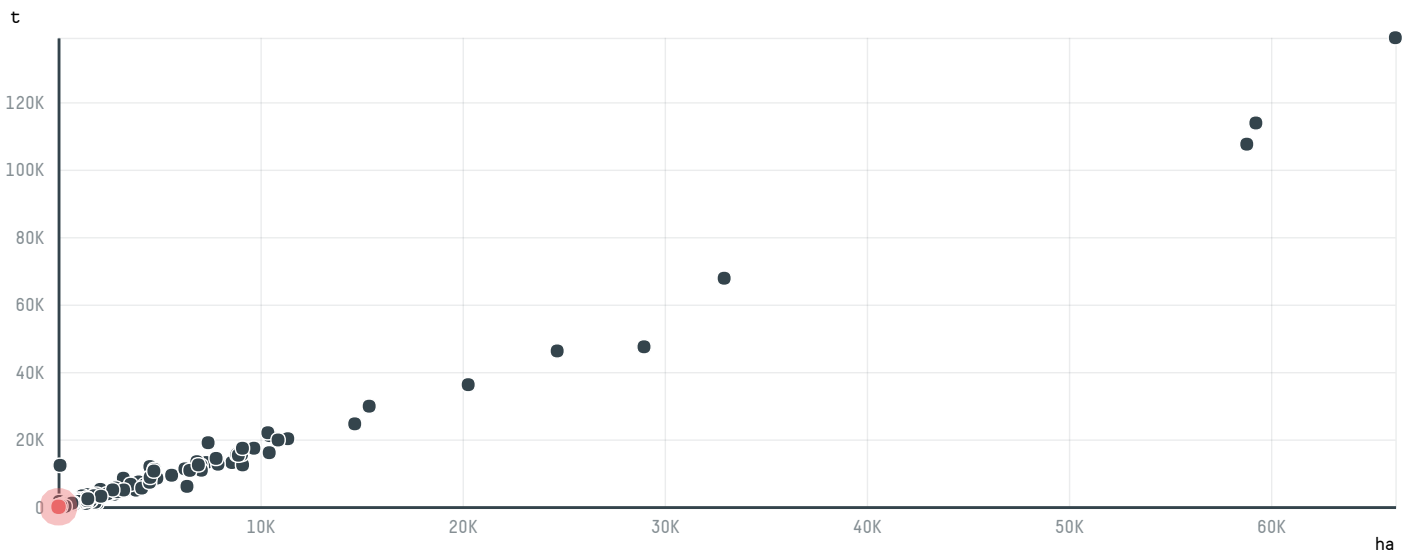

TOP DESTINATION COUNTRIES OF COFFEE IMPORTED BY LAIKO MANUFACTURING & TRADING LTD., :

□ N/A <5K >5K >100K >300K >1M

□ N/A <5K >5K >100K >300K >1M

COMPARING COMPANIES IMPORTING COFFEE FROM BRAZIL IN 2016

Trase is a partnership between