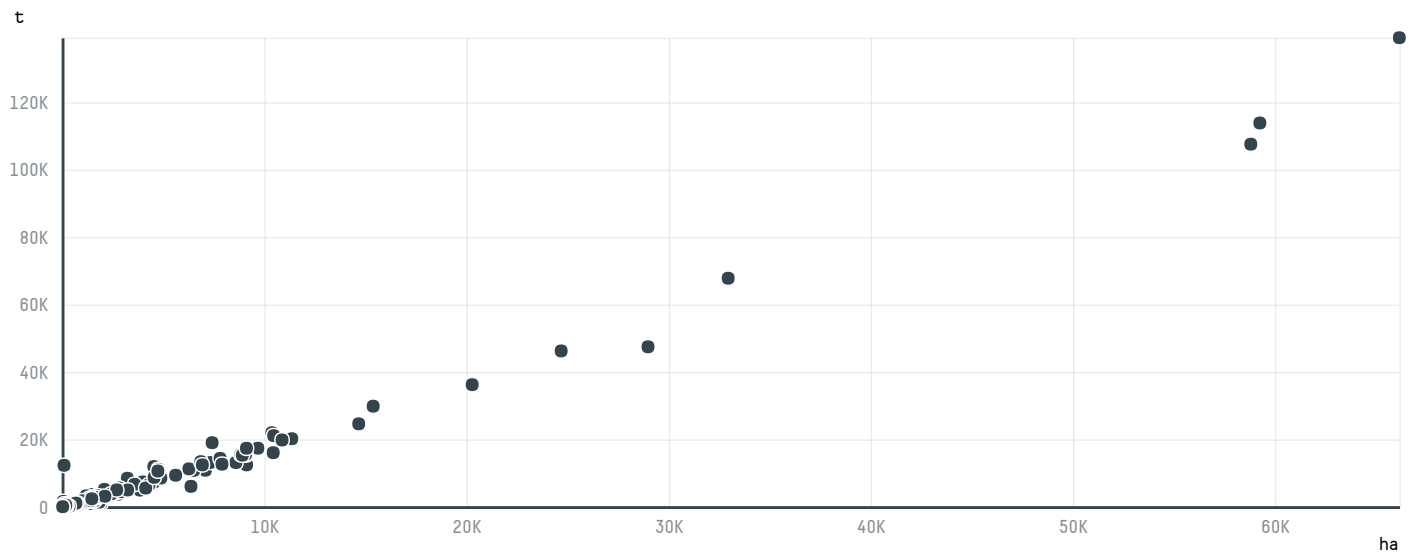

COMPARING COMPANIES IMPORTING COFFEE FROM BRAZIL IN 2016

Trase is a partnership between

In collaboration with

and many other organizations and individuals.

Donors

[Terms of Use](#) · [Privacy policy](#) · [Cookie policy](#) · [Contact us](#)