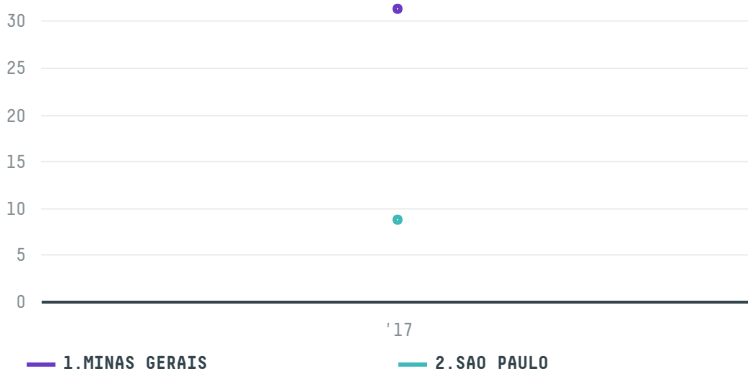

VOLCAFE LTD S-29950-B 667 SACAS

ACTIVITY: **Importer**   COMMODITY: **Coffee**   COUNTRY: **Brazil**   YEAR: **2017**

VOLCAFE LTD S-29950-B 667 SACAS was the 788th largest importer of coffee from BRAZIL in 2017, accounting for 40 tons. As an importer, VOLCAFE LTD S-29950-B 667 SACAS sources from 2 municipalities, or 0% of the coffee production municipalities. The main destination of the coffee imported by VOLCAFE LTD S-29950-B 667 SACAS is JAPAN, accounting for 100% of the total.

TOP DESTINATION COUNTRIES OF COFFEE IMPORTED BY VOLCAFE LTD S-29950-B 667 SACAS: