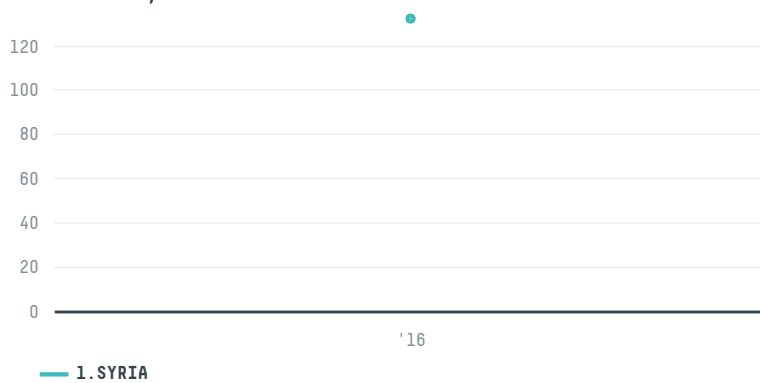

trase

CHINA EXIM, S.R.O.

ACTIVITY: **Importer**
COMMODITY: **Coffee**
COUNTRY: **Brazil**
YEAR: **2016**

CHINA EXIM, S.R.O. was the 692nd largest importer of coffee from BRAZIL in 2016, accounting for 132 tons. As an importer, CHINA EXIM, S.R.O. sources from 1 municipalities, or 0% of the coffee production municipalities. The main destination of the coffee imported by CHINA EXIM, S.R.O. is SYRIA, accounting for 100% of the total.

TOP DESTINATION COUNTRIES OF COFFEE IMPORTED BY CHINA EXIM, S.R.O.:

Trase is a partnership between

In collaboration with

and many other organizations and individuals.

Donors

[Terms of Use](#) · [Privacy policy](#) · [Cookie policy](#) · [Contact us](#)