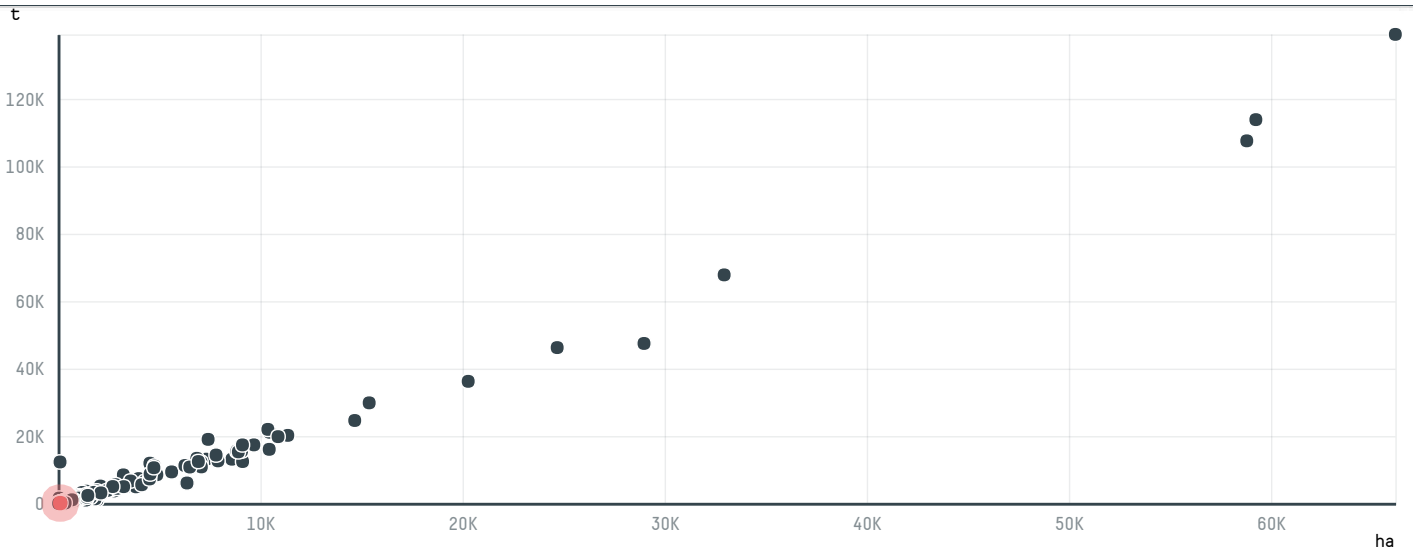

trase

CHINA EXIM, S.R.O.

ACTIVITY: **Importer**
COMMODITY: **Coffee**
COUNTRY: **Brazil**
YEAR: **2016**

CHINA EXIM, S.R.O. was the 692nd largest importer of coffee from BRAZIL in 2016, accounting for 132 tons. As an importer, CHINA EXIM, S.R.O. sources from 1 municipalities, or 0% of the coffee production municipalities. The main destination of the coffee imported by CHINA EXIM, S.R.O. is SYRIA, accounting for 100% of the total.

TOP DESTINATION COUNTRIES OF COFFEE IMPORTED BY CHINA EXIM, S.R.O.:

Trase is a partnership between

In collaboration with

and many other organizations and individuals.

Donors

[Terms of Use](#) · [Privacy policy](#) · [Cookie policy](#) · [Contact us](#)