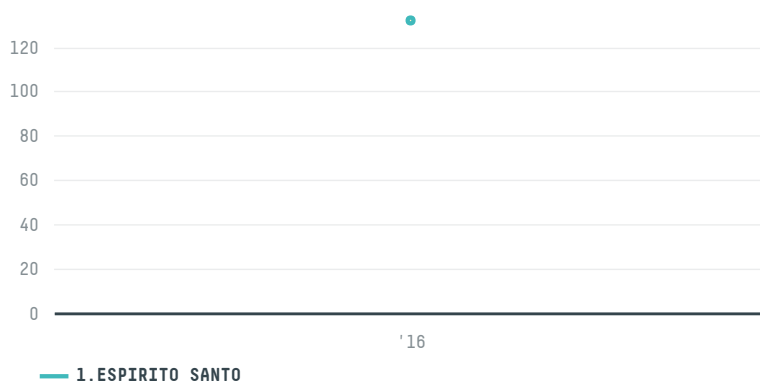

trase

CHINA EXIM, S.R.O.

ACTIVITY: **Importer**
COMMODITY: **Coffee**
COUNTRY: **Brazil**
YEAR: **2016**

CHINA EXIM, S.R.O. was the 692nd largest importer of coffee from BRAZIL in 2016, accounting for 132 tons. As an importer, CHINA EXIM, S.R.O. sources from 1 municipalities, or 0% of the coffee production municipalities. The main destination of the coffee imported by CHINA EXIM, S.R.O. is SYRIA, accounting for 100% of the total.

TOP DESTINATION COUNTRIES OF COFFEE IMPORTED BY CHINA EXIM, S.R.O.:

Trase is a partnership between

In collaboration with

and many other organizations and individuals.

Donors

[Terms of Use](#) · [Privacy policy](#) · [Cookie policy](#) · [Contact us](#)