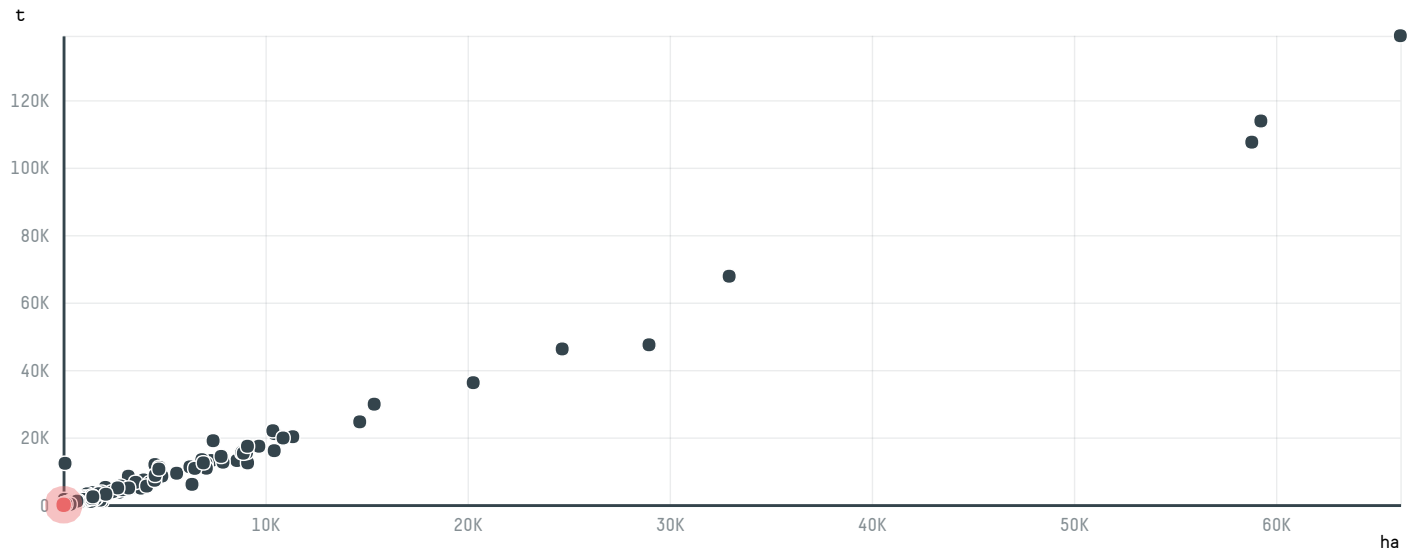

COMPARING COMPANIES IMPORTING COFFEE FROM BRAZIL IN 2016

Trase is a partnership between

In collaboration with

and many other organizations and individuals.

Donors

[Terms of Use](#) · [Privacy policy](#) · [Cookie policy](#) · [Contact us](#)