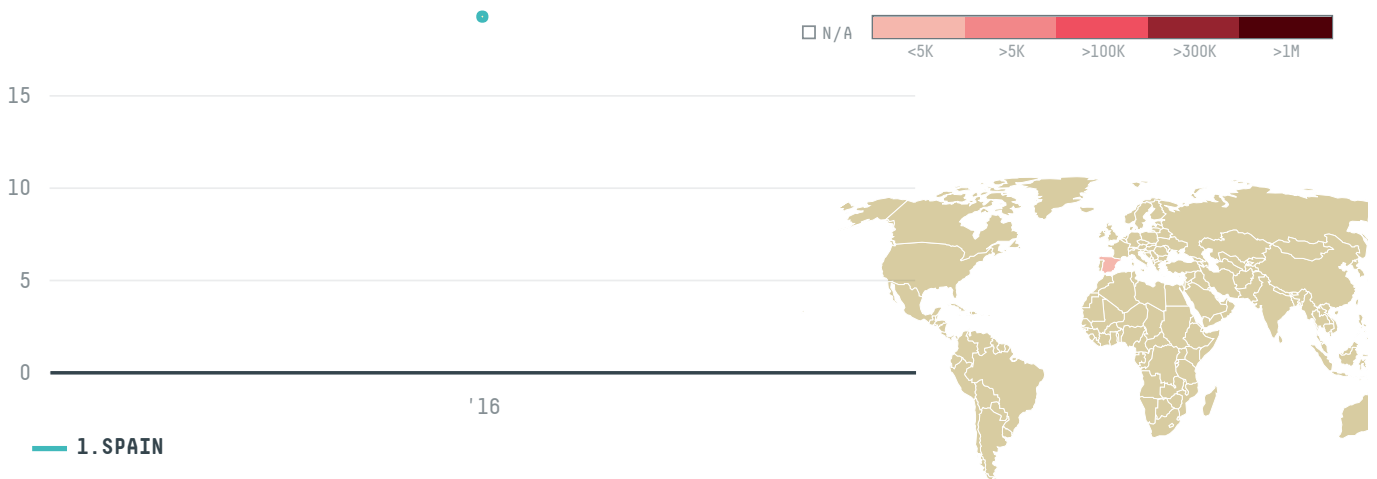

trase

VOLCAFE IBERIA , SA

ACTIVITY

Importer

COMMODITY

Coffee

COUNTRY

Brazil

YEAR

2016

VOLCAFE IBERIA , SA was the 1468th largest importer of coffee from BRAZIL in 2016, accounting for 19 tons. As an importer, VOLCAFE IBERIA , SA sources from 1 municipalities, or 0% of the coffee production municipalities. The main destination of the coffee imported by VOLCAFE IBERIA , SA is SPAIN, accounting for 100% of the total.

TOP DESTINATION COUNTRIES OF COFFEE IMPORTED BY VOLCAFE IBERIA , SA:

This website uses cookies to provide you with an improved user experience. By continuing to browse this site, you consent to the use of cookies and similar technologies. Please visit our [privacy policy](#) for further details.