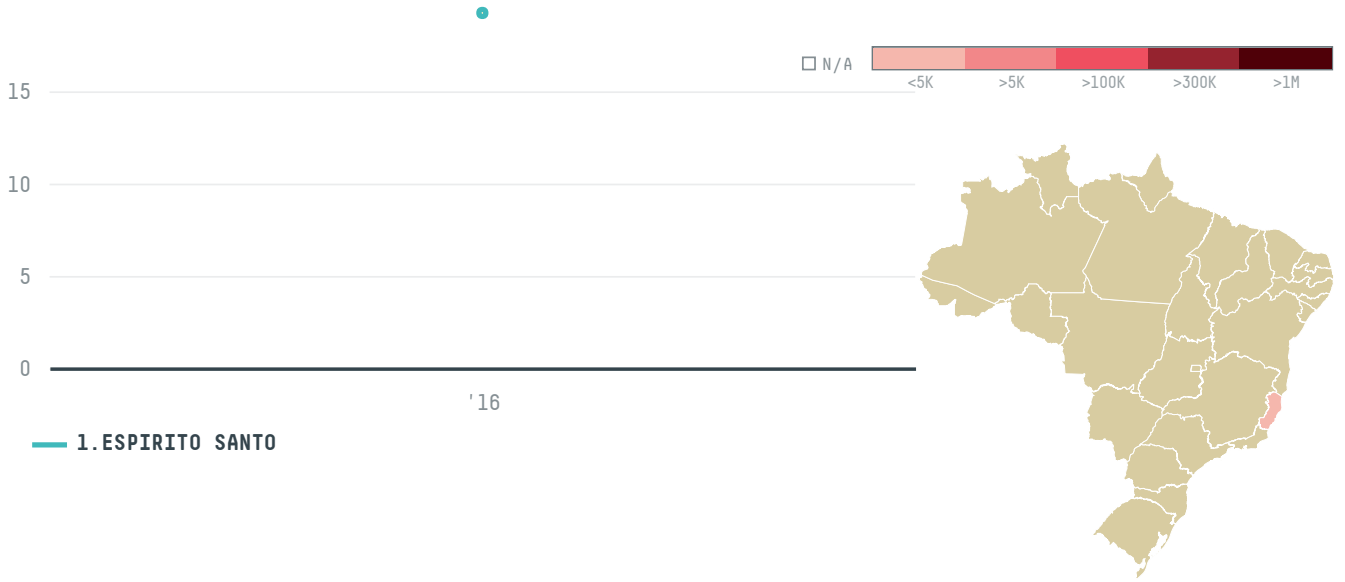

Trase is a partnership between

In collaboration with

and many other organizations

Donors

This website uses cookies to provide you with an improved user experience. By continuing to browse this site, you consent to the use of cookies and similar technologies. Please visit our [privacy policy](#) for further details.

I AGREE