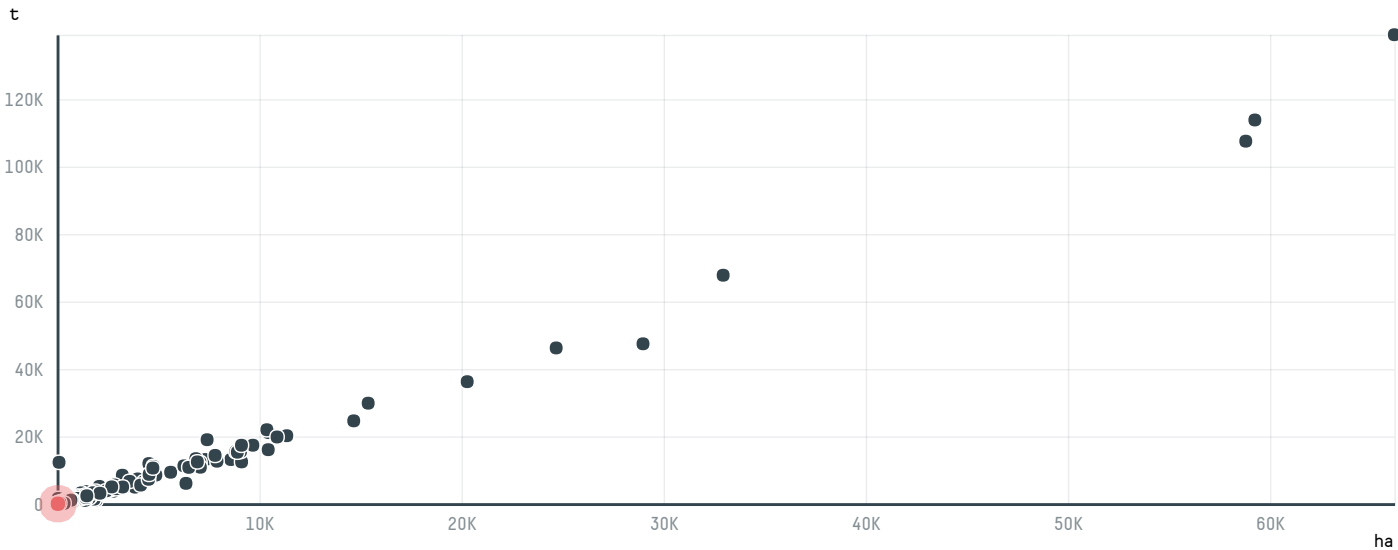

### TOP DESTINATION COUNTRIES OF COFFEE IMPORTED BY LAIKO MANUFACTURING & TRADING LTD., ANDREA:

□ N/A      <5K      >5K      >100K      >300K      >1M

COMPARING COMPANIES IMPORTING COFFEE FROM BRAZIL IN 2016