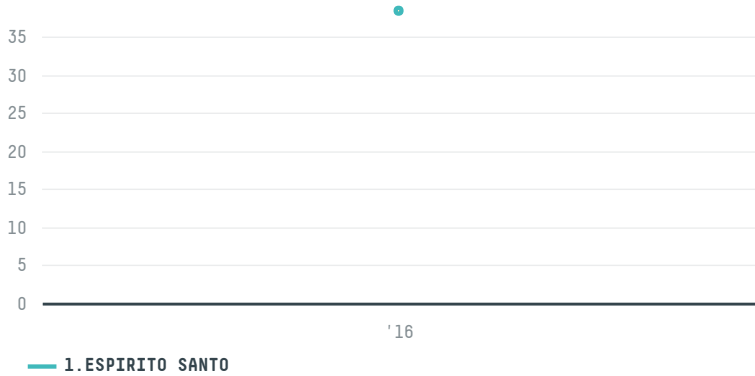

COMPARING COMPANIES IMPORTING COFFEE FROM BRAZIL IN 2016

Trase is a partnership between

In collaboration with

and many other organizations and individuals.

Donors

[Terms of Use](#) · [Privacy policy](#) · [Cookie policy](#) · [Contact us](#)

This website uses cookies to provide you with an improved user experience. By continuing to browse this site, you consent to the use of cookies and similar technologies. Please visit our [privacy policy](#) for further details.

I AGREE