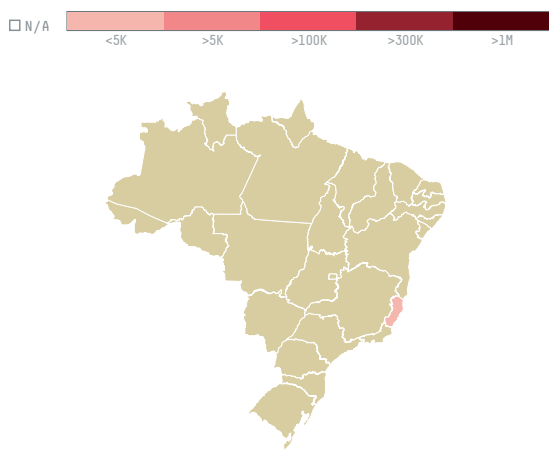

## LAIKO MANUFACTURING & TRADING LTD., ANDREA

ACTIVITY      COMMODITY      COUNTRY      YEAR  
**Importer**      **Coffee**      **Brazil**      **2016**

LAIKO MANUFACTURING & TRADING LTD., ANDREA was the 1226th largest importer of coffee from BRAZIL in 2016, accounting for 38 tons. As an importer, LAIKO MANUFACTURING & TRADING LTD., ANDREA sources from 1 municipalities, or 0% of the coffee production municipalities. The main destination of the coffee imported by LAIKO MANUFACTURING & TRADING LTD., ANDREA is CYPRUS, accounting for 100% of the total.

### TOP DESTINATION COUNTRIES OF COFFEE IMPORTED BY LAIKO MANUFACTURING & TRADING LTD., ANDREA:

□ N/A      <5K      >5K      >100K      >300K      >1M

COMPARING COMPANIES IMPORTING COFFEE FROM BRAZIL IN 2016