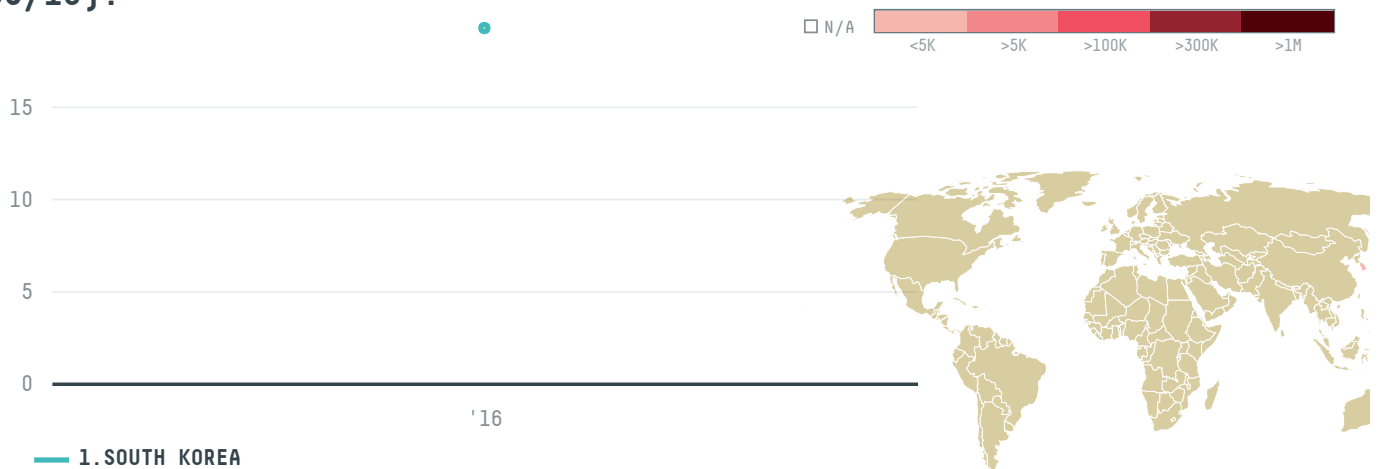

TOP DESTINATION COUNTRIES OF COFFEE IMPORTED BY HERITORY AND CO. LTD (VG-003/16):

This website uses cookies to provide you with an improved user experience. By continuing to browse this site, you consent to the use of cookies and similar technologies. Please visit our [privacy policy](#) for further details.

I AGREE