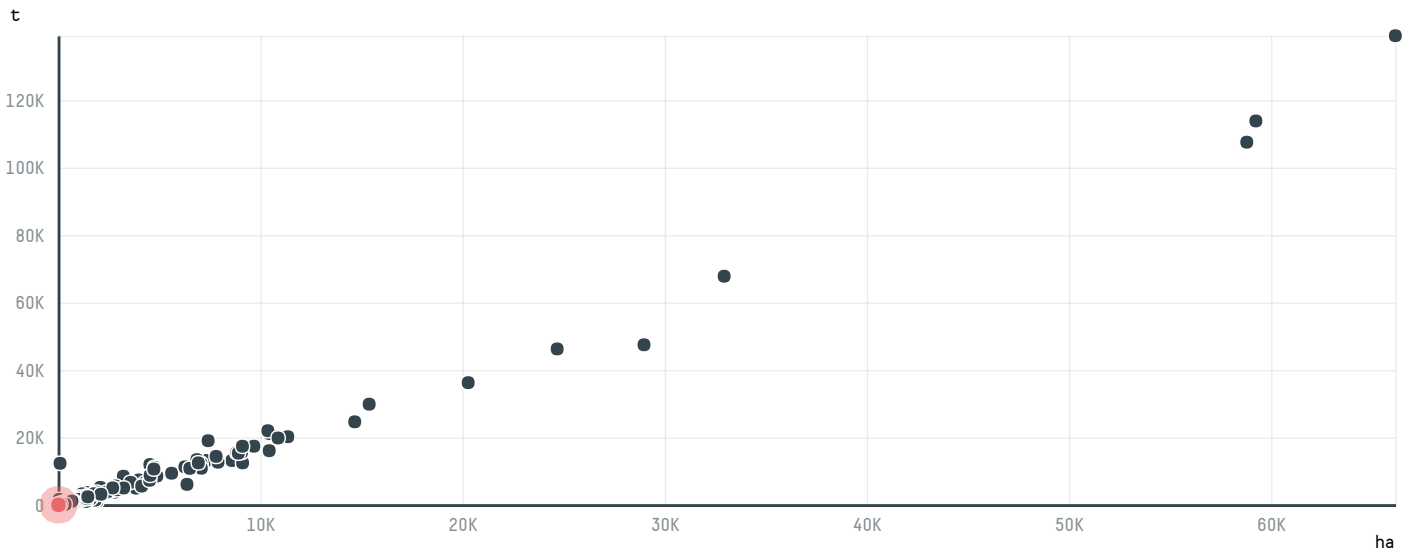

trase

POLIO INDUSTRIAL CO., LTD.

ACTIVITY COMMODITY COUNTRY YEAR
Importer **Coffee** **Brazil** **2016**

POLIO INDUSTRIAL CO., LTD. was the 1585th largest importer of coffee from BRAZIL in 2016, accounting for 12 tons. As an importer, POLIO INDUSTRIAL CO., LTD. sources from 1 municipalities, or 0% of the coffee production municipalities. The main destination of the coffee imported by POLIO INDUSTRIAL CO., LTD. is TAIWAN, accounting for 100% of the total.

TOP DESTINATION COUNTRIES OF COFFEE IMPORTED BY POLIO INDUSTRIAL CO., LTD.:

COMPARING COMPANIES IMPORTING COFFEE FROM BRAZIL IN 2016

Trase is a partnership between

In collaboration with

and many other organizations and individuals.