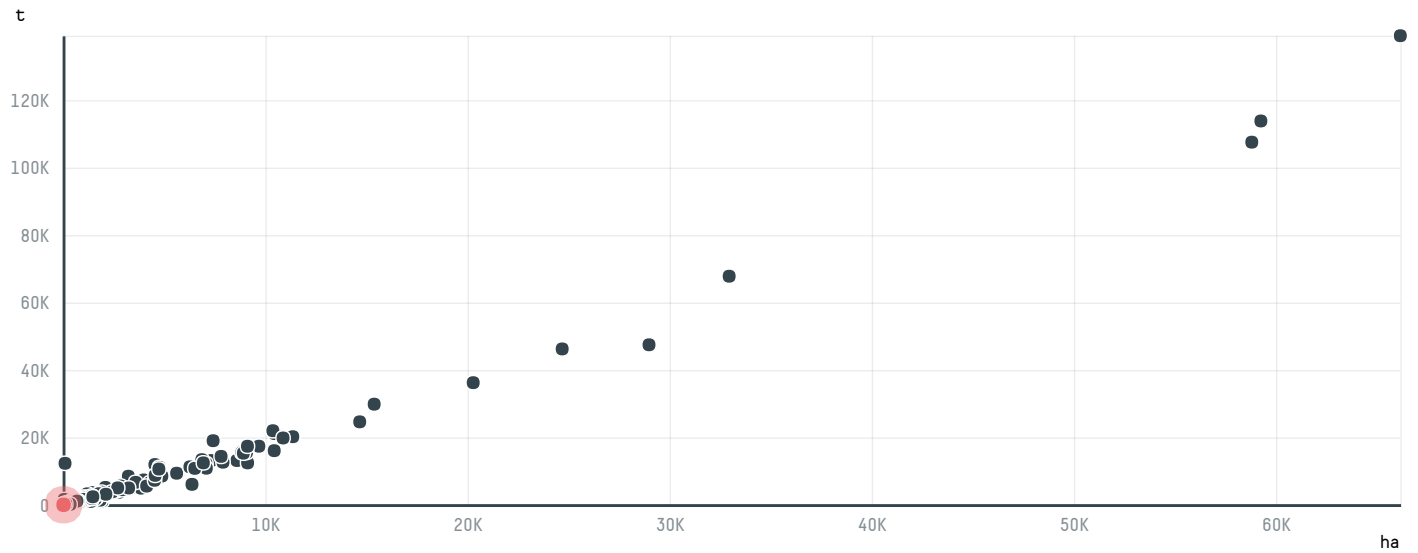

trase

THE SERENGETI TRADING COM

ACTIVITY: **Importer**
COMMODITY: **Coffee**
COUNTRY: **Brazil**
YEAR: **2016**

THE SERENGETI TRADING COM was the 1485th largest importer of coffee from BRAZIL in 2016, accounting for 19 tons. As an importer, THE SERENGETI TRADING COM sources from 2 municipalities, or 0% of the coffee production municipalities. The main destination of the coffee imported by THE SERENGETI TRADING COM is UNITED STATES, accounting for 100% of the total.

TOP DESTINATION COUNTRIES OF COFFEE IMPORTED BY THE SERENGETI TRADING COM:

COMPARING COMPANIES IMPORTING COFFEE FROM BRAZIL IN 2016

Trase is a partnership between

In collaboration with

and many other organizations and individuals.