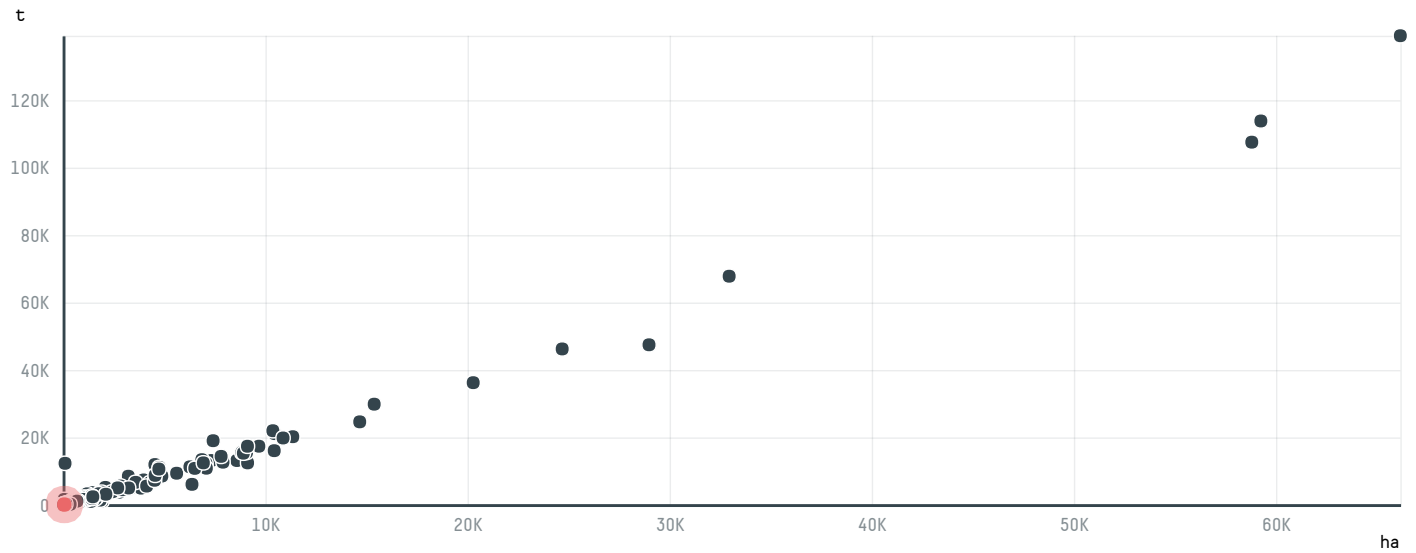

COMPARING COMPANIES IMPORTING COFFEE FROM BRAZIL IN 2016

Trase is a partnership between

In collaboration with

and many other organizations and individuals.

Donors

[Terms of Use](#) · [Privacy policy](#) · [Cookie policy](#) · [Contact us](#)