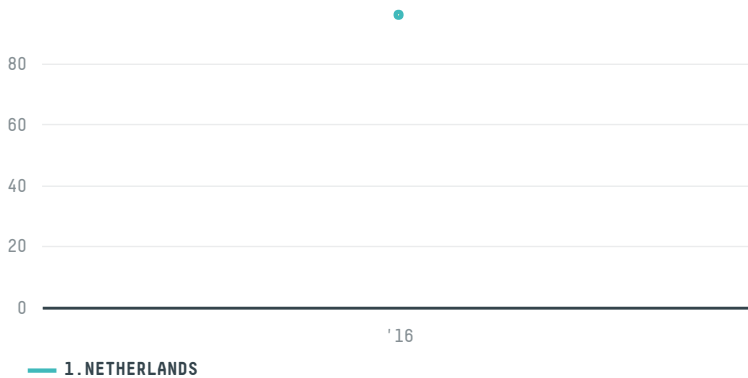

TOP DESTINATION COUNTRIES OF COFFEE IMPORTED BY STARBUCKS COFFEE TRADING COMPANY SRL: