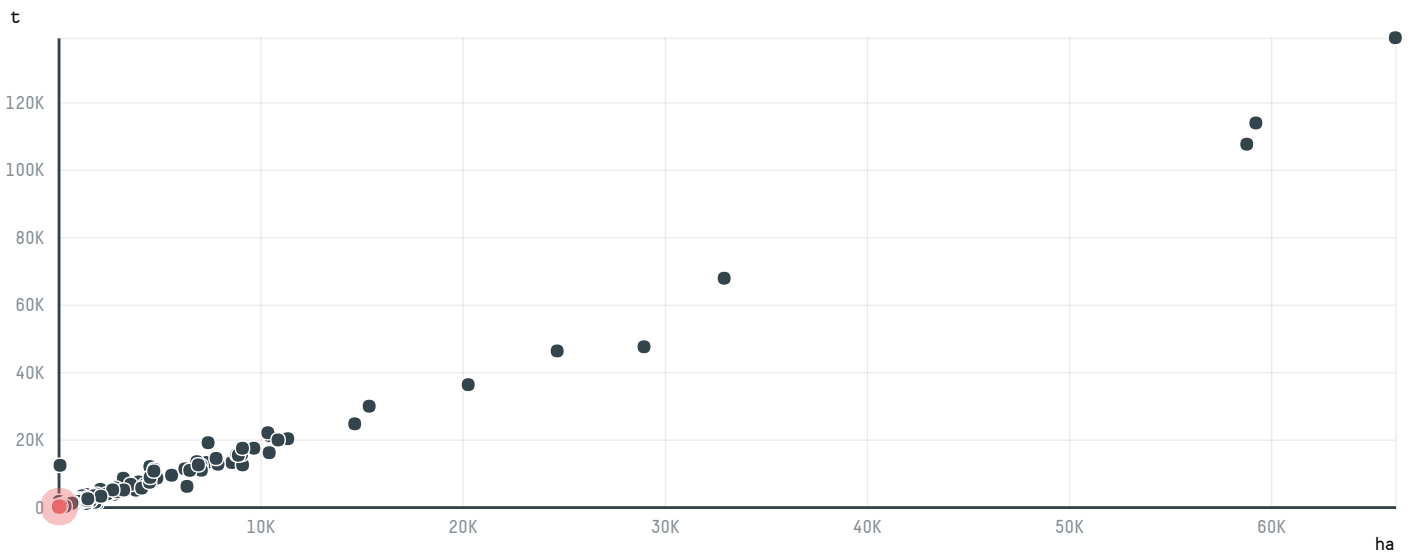

trase

STARBUCKS COFFEE TRADING COMPANY SRL

ACTIVITY	COMMODITY	COUNTRY	YEAR
Importer	Coffee	Brazil	2016

STARBUCKS COFFEE TRADING COMPANY SRL was the 839th largest importer of coffee from BRAZIL in 2016, accounting for 96 tons. As an importer, STARBUCKS COFFEE TRADING COMPANY SRL sources from 1 municipalities, or 0% of the coffee production municipalities. The main destination of the coffee imported by STARBUCKS COFFEE TRADING COMPANY SRL is NETHERLANDS, accounting for 100% of the total.

TOP DESTINATION COUNTRIES OF COFFEE IMPORTED BY STARBUCKS COFFEE TRADING COMPANY SRL:

□ N/A <5K >5K >100K >300K >1M

□ N/A <5K >5K >100K >300K >1M

COMPARING COMPANIES IMPORTING COFFEE FROM BRAZIL IN 2016

Trase is a partnership between