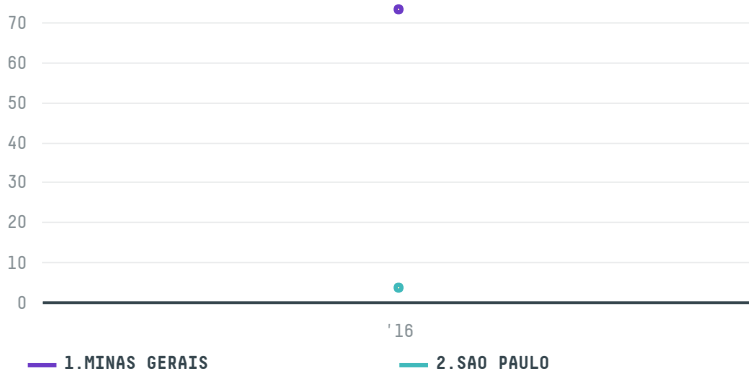

TOP DESTINATION COUNTRIES OF COFFEE IMPORTED BY MOKA TERMINI S.P.A.: