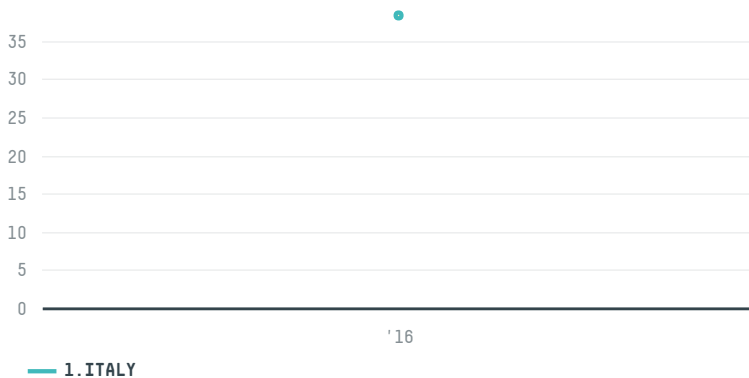

TOP DESTINATION COUNTRIES OF COFFEE IMPORTED BY CASA DEL CAFFE VERGNANO: