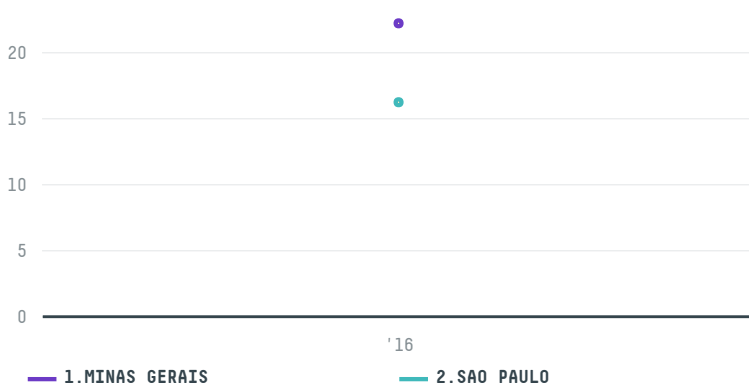

TOP DESTINATION COUNTRIES OF COFFEE IMPORTED BY CASA DEL CAFFE VERGNANO: