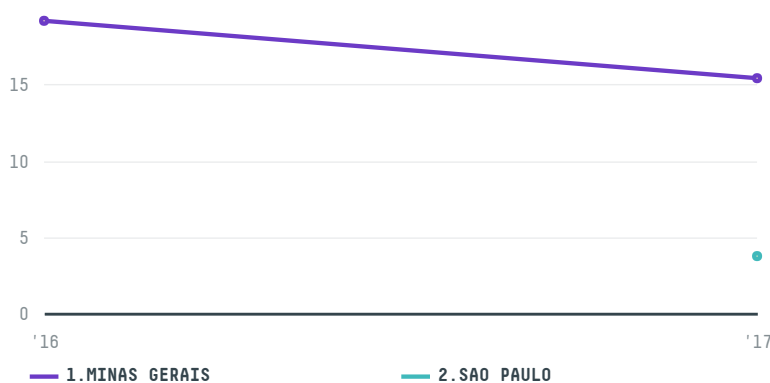

TOP DESTINATION COUNTRIES OF COFFEE IMPORTED BY CAFFE CARTAPANI S.P.A: