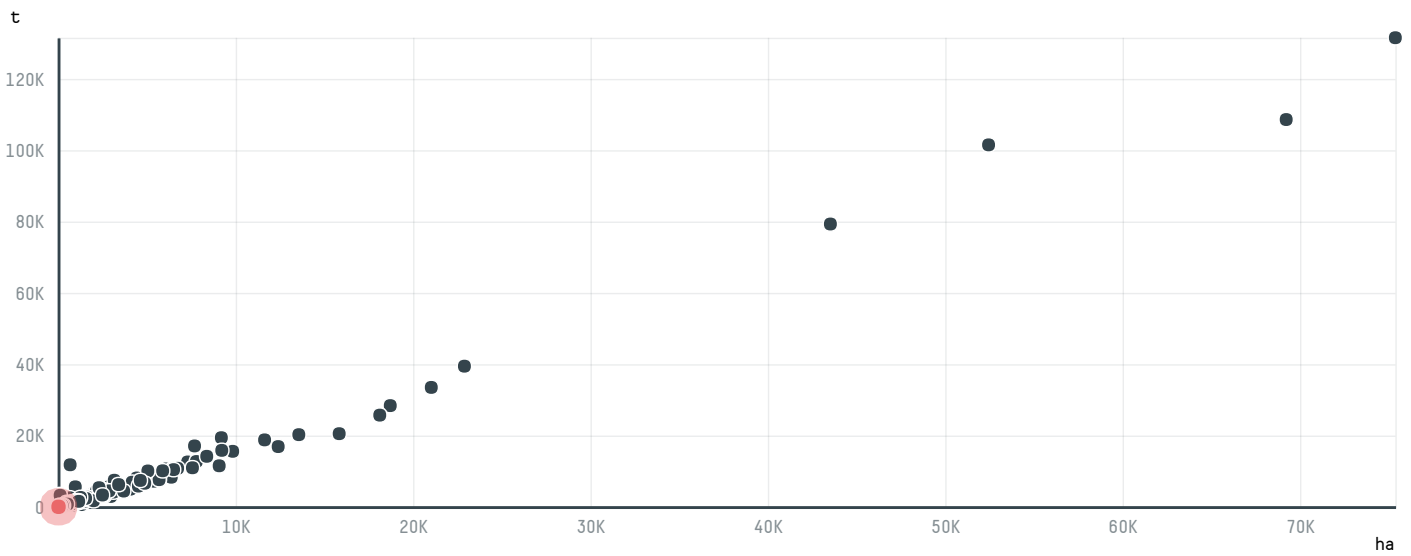

### TOP DESTINATION COUNTRIES OF COFFEE IMPORTED BY COMPLETE COFFEE LTD TRADING AS PRIORY TE:

□ N/A  <5K  >5K  >100K  >300K  >1M

COMPARING COMPANIES IMPORTING COFFEE FROM BRAZIL IN 2017

Trase is a partnership between