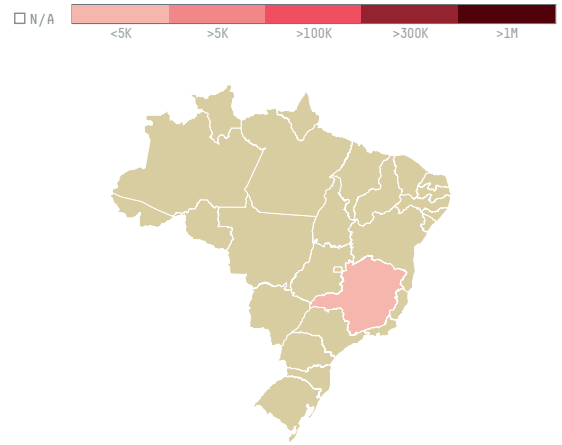

## COMPLETE COFFEE LTD TRADING AS PRIORY TE

ACTIVITY	COMMODITY	COUNTRY	YEAR
<b>Importer</b>	<b>Coffee</b>	<b>Brazil</b>	<b>2017</b>

COMPLETE COFFEE LTD TRADING AS PRIORY TE was the 1185th largest importer of coffee from BRAZIL in 2017, accounting for 19 tons. This is a 67% decrease vs the previous year. As an importer, COMPLETE COFFEE LTD TRADING AS PRIORY TE sources from 1 municipalities, or 0% of the coffee production municipalities. The main destination of the coffee imported by COMPLETE COFFEE LTD TRADING AS PRIORY TE is IRELAND, accounting for 100% of the total.

### TOP DESTINATION COUNTRIES OF COFFEE IMPORTED BY COMPLETE COFFEE LTD TRADING AS PRIORY TE:

□ N/A  <5K  >5K  >100K  >300K  >1M

COMPARING COMPANIES IMPORTING COFFEE FROM BRAZIL IN 2017

Trase is a partnership between