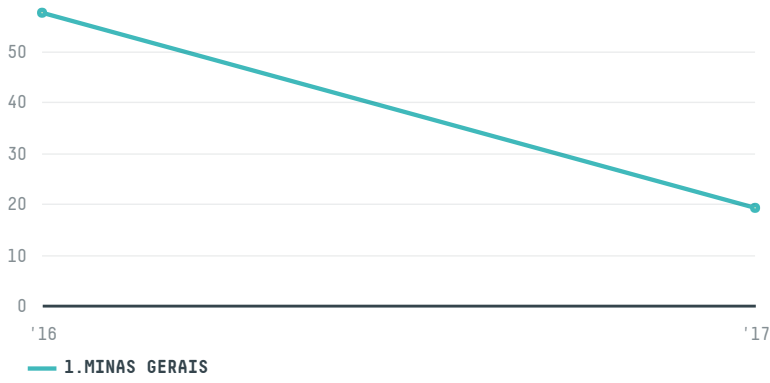

COMPARING COMPANIES IMPORTING COFFEE FROM BRAZIL IN 2017

Trase is a partnership between

In collaboration with

and many other organizations and individuals.

Donors

[Terms of Use](#) · [Privacy policy](#) · [Cookie policy](#) · [Contact us](#)

This website uses cookies to provide you with an improved user experience. By continuing to browse this site, you consent to the use of cookies and similar technologies. Please visit our [privacy policy](#) for further details.

I AGREE