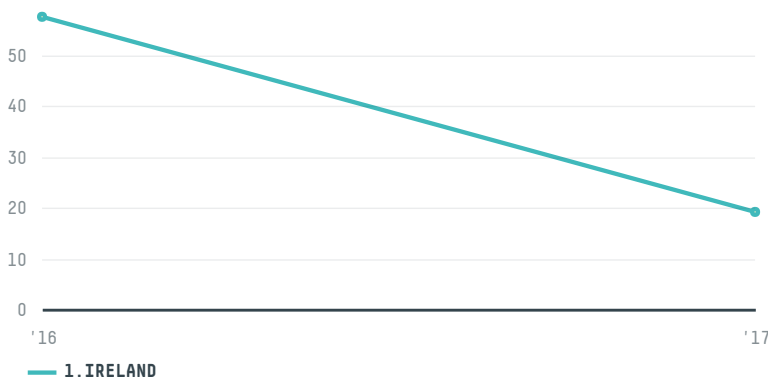

TOP DESTINATION COUNTRIES OF COFFEE IMPORTED BY COMPLETE COFFEE LTD TRADING AS PRIORY TE:

□ N/A <5K >5K >100K >300K >1M