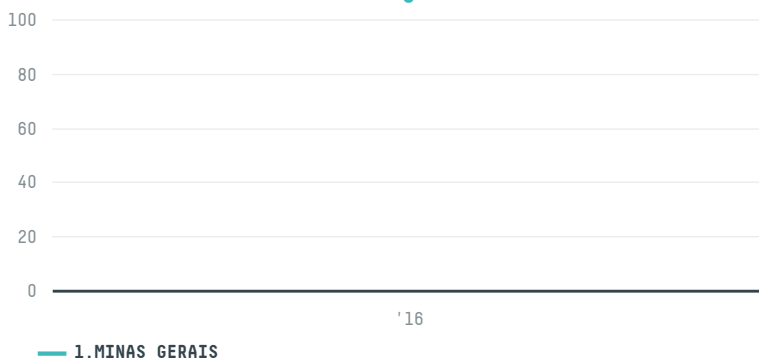

TOP DESTINATION COUNTRIES OF COFFEE IMPORTED BY KONIKLIJKE DOWE EGBERTS B.V.: