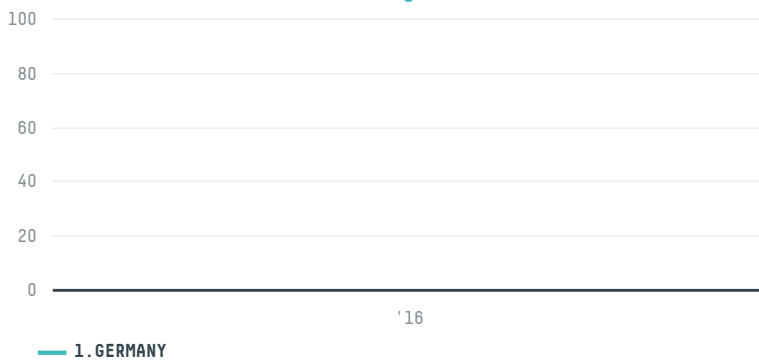

TOP DESTINATION COUNTRIES OF COFFEE IMPORTED BY KONIKLIJKE DOWE EGBERTS B.V.: