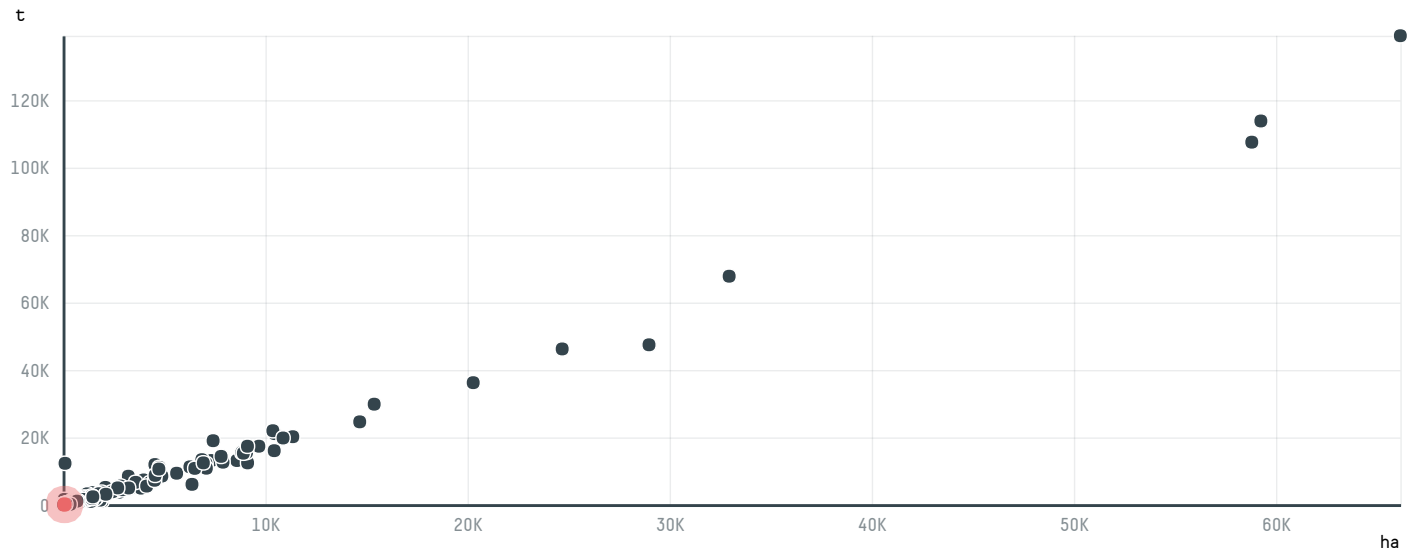

COMPARING COMPANIES IMPORTING COFFEE FROM BRAZIL IN 2016

Trase is a partnership between

In collaboration with

and many other organizations and individuals.

Donors

[Terms of Use](#) · [Privacy policy](#) · [Cookie policy](#) · [Contact us](#)